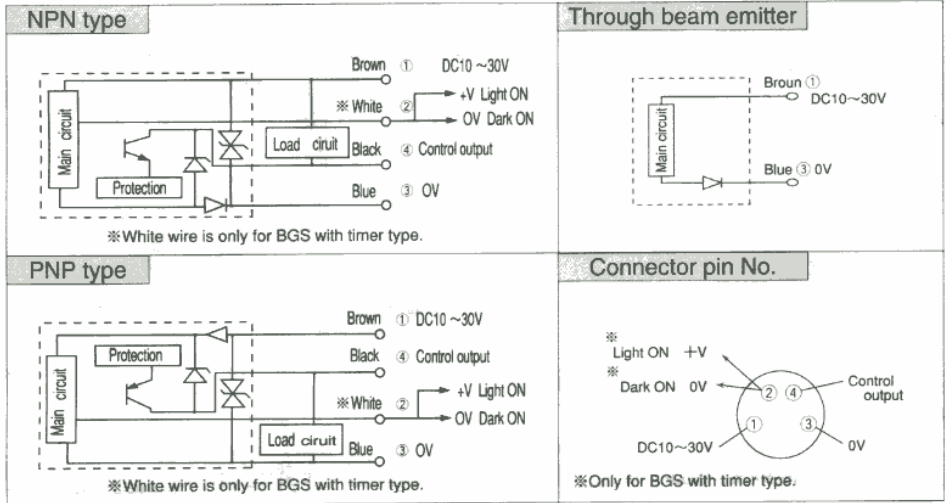

Through beam	Retro reflection	Diffused reflection		Limited function type		BGS Type		
			Red light source type	IR light source type	Through beam type	Retro reflection type	with timer function	without timer function	
Cable type	S2T-1200N	S2R-350N	S2D-80N	S2D-60N	S2T-1200N/D	S2R-350N/D	BGS-2S30(N,P)T	BGS-2S30(N,P)	
Connector type	S2T-1200CN	S2R-350CN	S2D-80CN	S2D-60CN			BGS-2S30C(N,P)T	BGS-2S30C(N,P)	
Detecting distance	12m	3.5m	80cm	60cm	12cm	3.5cm	25~300mm (adjustable range)		
Supply voltage	DC10~30V Including ripple (P-P) 10%								
Current consumption	Sender : 20mA max.	20mA max.				Sender : 20mA max	20mA max.	30mA max.	
	Receiver : 15mA max.					Receiver : 15mA max			
Response time	0.5ms max.								
Control output	NPN/PNP Open collector 100mA max./DC30V								
Operation mode	Light ON/Dark ON Selectable by swi				Dark ON		Light ON/Dark ON Selectable by wiring		
Sensitivity adjustment	1 turn volume				Not equipped		6 turns endless volume		
Indicator	Out put indicator (orange LED) Stable indicator (green LED) (Green LED of BGS type is stable incident indicator)								
Ambient temp./humidity	-25~55°C / 35~85%RH								
Protection category/material	1P67 (1P65 for limited function type) / Case : ABS (glass included)				Front cover : PMMA (PC for BGS type)				
Timer	Not equipped						0~100ms adjustable	Not equipped	

INPUT AND OUTPUT CIRCUIT DIAGRAMS