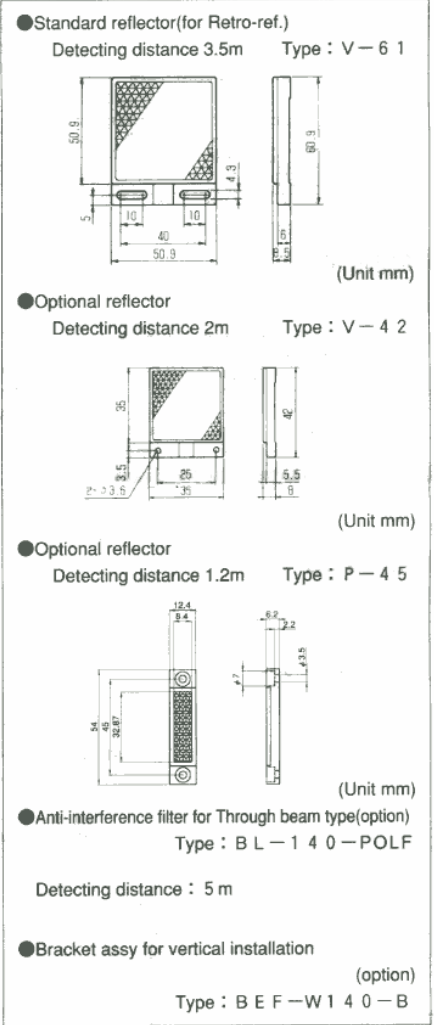

	Through beam	Retro reflection	Diffused reflection		Limited function type		BGS Type		
			Red light source type	IR light source type	Through beam type	Retro reflection type	with timer function	without timer function	
Cable type	S2T-1200N	S2R-350N	S2D-80N	S2D-60N	S2T-1200N/D	S2R-350N/D	BGS-2S30(N,P)T	BGS-2S30(N,P)	
Connector type	S2T-1200CN	S2R-350CN	S2D-80CN	S2D-60CN			BGS-2S30C(N,P)T	BGS-2S30C(N,P)	
Detecting distance	12m	3.5m	80cm	60cm	12cm	3.5cm	25~300mm (adjustable range)		
Supply voltage	DC10~30V Including ripple (P-P) 10%								
Current consumption	Sender : 20mA max.	20mA max.				Sender : 20mA max	20mA max.	30mA max.	
	Receiver : 15mA max.					Receiver : 15mA max			
Response time	0.5ms max.								
Control output	NPN/PNP Open collector 100mA max./DC30V								
Operation mode	Light ON/Dark ON Selectable by swi				Dark ON		Light ON/Dark ON Selectable by wiring		
Sensitivity adjustment	1 turn volume				Not equipped		6 turns endless volume		
Indicator	Out put indicator (orange LED) Stable indicator (green LED) (Green LED of BGS type is stable incident indicator)								
Ambient temp./humidity	-25~55°C / 35~85%RH								
Protection category/material	1P67 (1P65 for limited function type) / Case : ABS (glass included)				Front cover : PMMA (PC for BGS type)				
Timer	Not equipped						0~100ms adjustable	Not equipped	

**INPUT AND OUTPUT CIRCUIT DIAGRAMS**

**ACCESSORIES**

**DIMENSIONS**

Developed by

**• OPTEX CO., LTD.**

Manufactured by

**OPTEX**

**OPTEX FA CO., LTD.**  
46-1 Takehanadounomae-cho Yamashina-ku Kyoto 607-8085 Japan  
TEL +81-75-594-8123 FAX +81-75-594-8124  
http://www.optex.co.jp