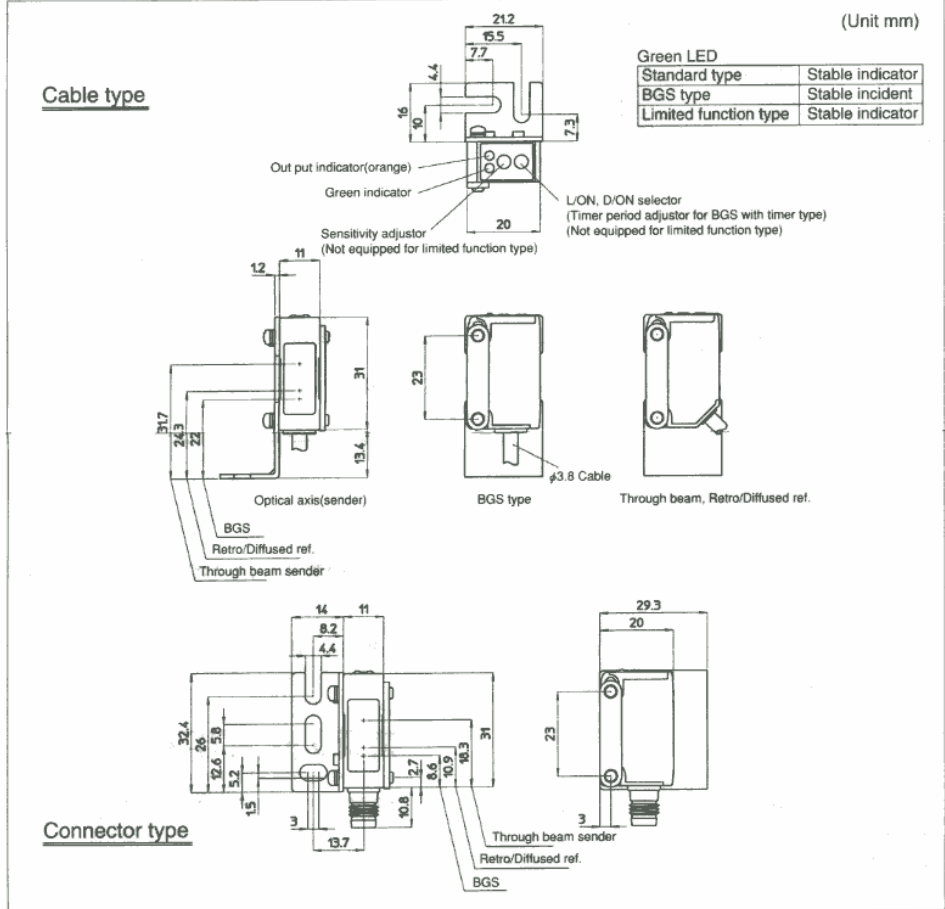

	Through beam	Retro reflection	Diffused reflection		Limited function type		BGS Type		
			Red light source type	IR light source type	Through beam type	Retro reflection type	with timer function	without timer function	
Cable type	S2T-1200N	S2R-350N	S2D-80N	S2D-60N	S2T-1200N/D	S2R-350N/D	BGS-2S30(N,P)T	BGS-2S30(N,P)	
Connector type	S2T-1200CN	S2R-350CN	S2D-80CN	S2D-60CN			BGS-2S30C(N,P)T	BGS-2S30C(N,P)	
Detecting distance	12m	3.5m	80cm	60cm	12cm	3.5cm	25~300mm (adjustable range)		
Supply voltage	DC10~30V Including ripple (P-P) 10%								
Current consumption	Sender : 20mA max.	20mA max.				Sender : 20mA max	20mA max.	30mA max.	
	Receiver : 15mA max.					Receiver : 15mA max			
Response time	0.5ms max.								
Control output	NPN/PNP Open collector 100mA max./DC30V								
Operation mode	Light ON/Dark ON Selectable by swi				Dark ON		Light ON/Dark ON Selectable by wiring		
Sensitivity adjustment	1 turn volume				Not equipped		6 turns endless volume		
Indicator	Out put indicator (orange LED) Stable indicator (green LED) (Green LED of BGS type is stable incident indicator)								
Ambient temp./humidity	-25~55°C / 35~85%RH								
Protection category/material	1P67 (1P65 for limited function type) / Case : ABS (glass included)				Front cover : PMMA (PC for BGS type)				
Timer	Not equipped						0~100ms adjustable	Not equipped	

**INPUT AND OUTPUT CIRCUIT DIAGRAMS**

**ACCESSORIES**

**DIMENSIONS**

Developed by

**• OPTEX CO., LTD.**

Manufactured by

**OPTEX**

**OPTEX FA CO., LTD.**  
46-1 Takehanadounomae-cho Yamashina-ku Kyoto 607-8085 Japan  
TEL +81-75-594-8123 FAX +81-75-594-8124  
http://www.optex.co.jp