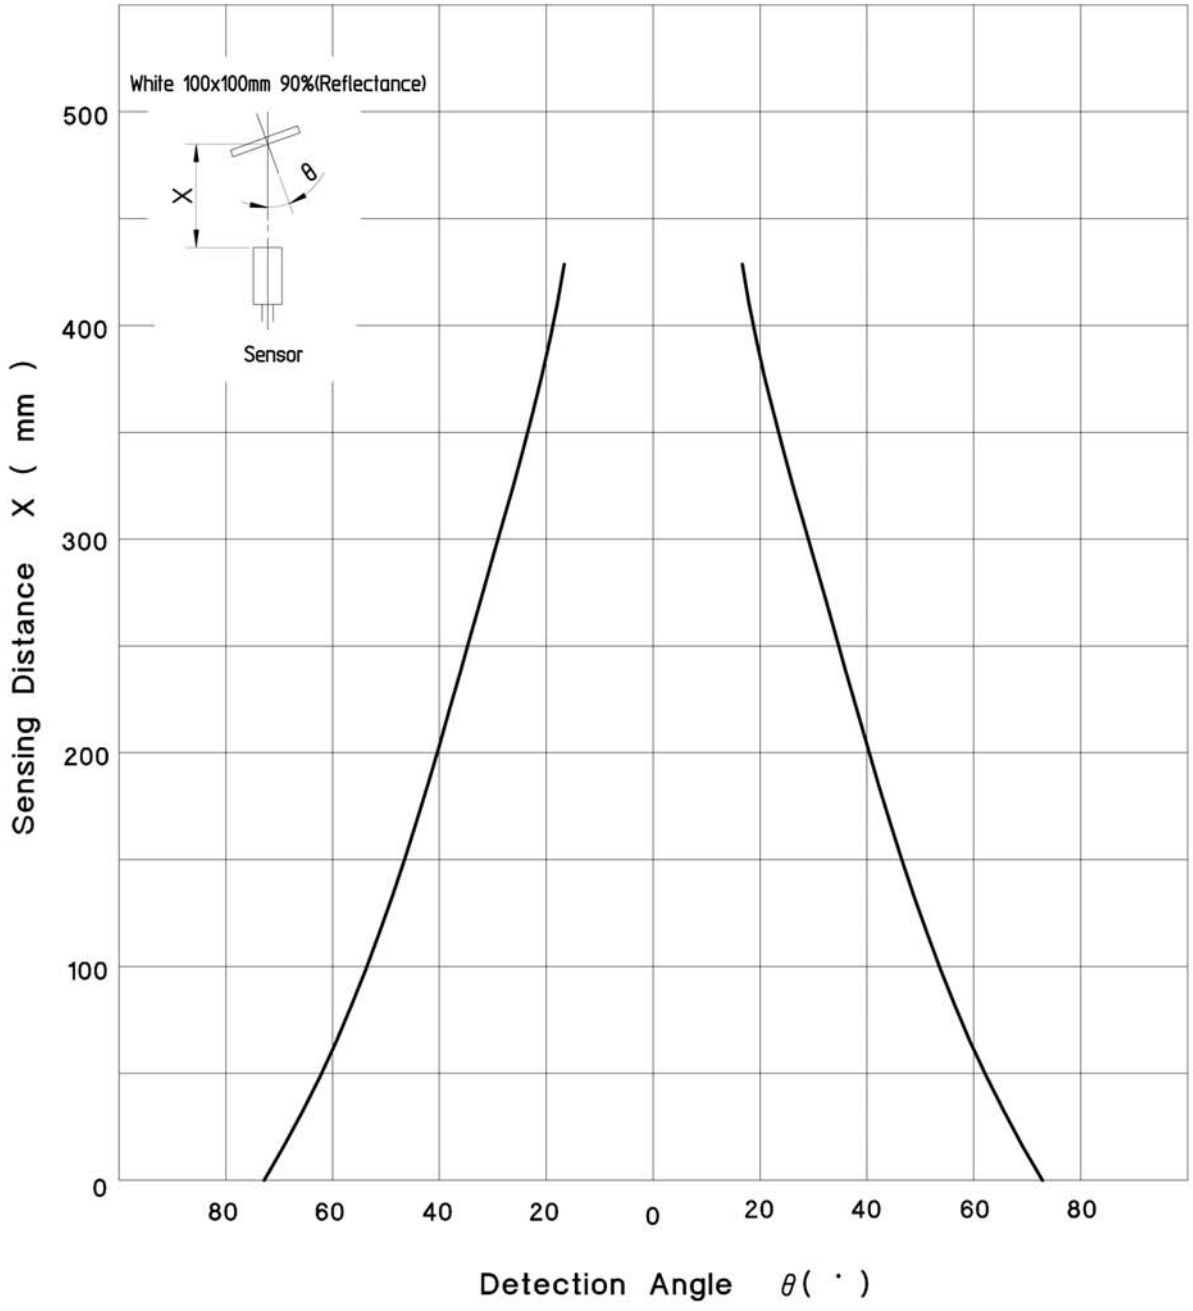

X88-Z188E

CON.NO	QUAN	NAME	MATERIAL	STANDARD	DISPOSAL	REMARKS
A4	SCALE X	UNIT X	DATE 2005.4.15	DESCRIPTION ZD-L40		
APPROVED BY K.Matsumoto	CHECKED BY K.Matsumoto	DRAWN BY R.Kumo	DESIGNED BY R.Kumo	Sensing distance-Detection angle		
3RD ANGLE PROJECTION	OPTEX CO.,LTD.			DRAWING NO	X88-Z188E	