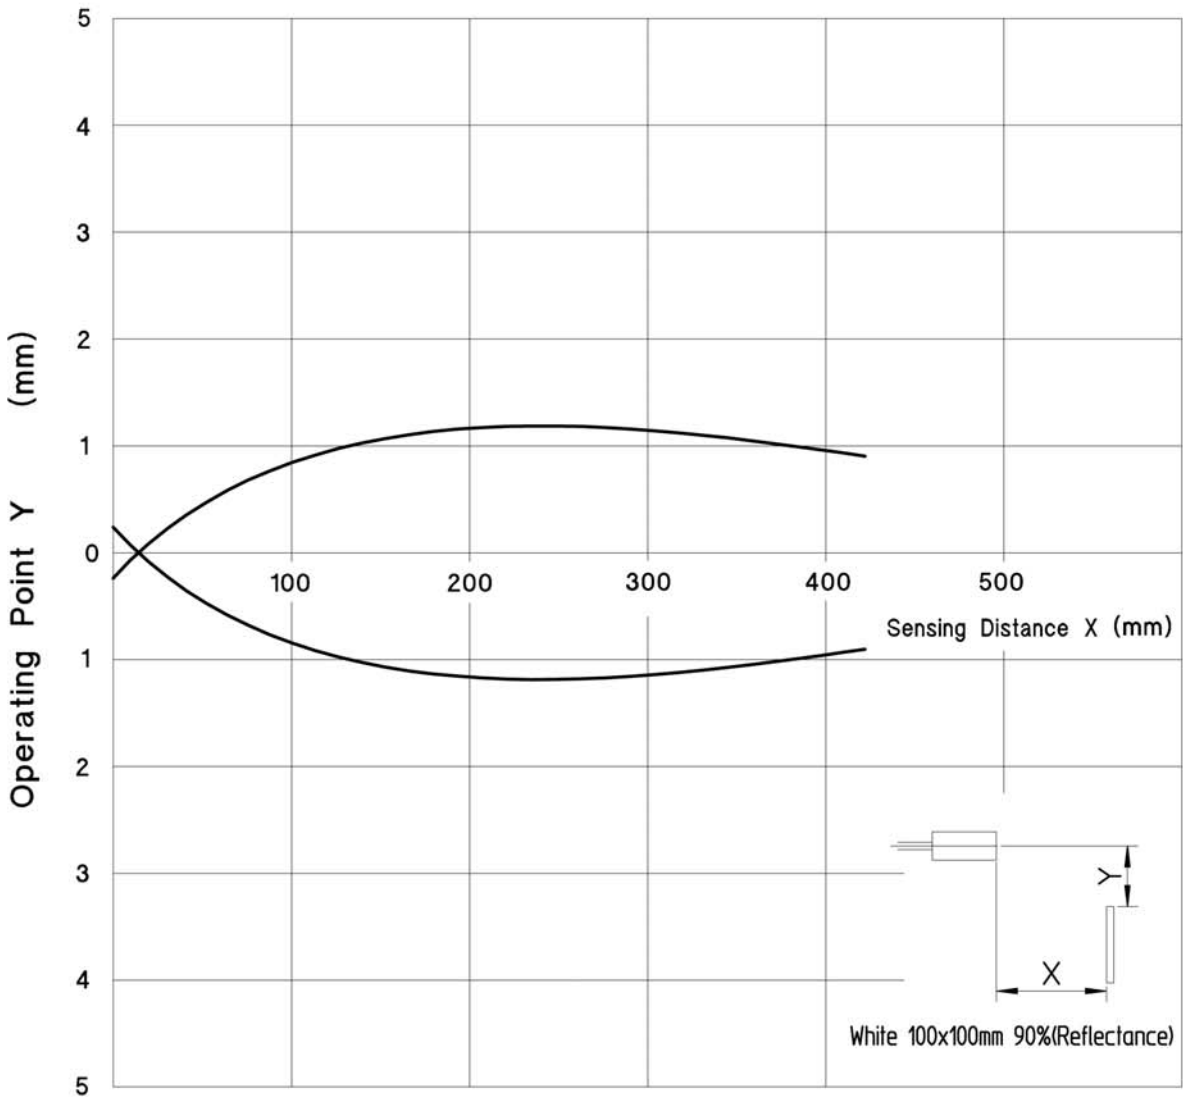

X88-Z190E

CON.NO	QUAN	NAME		MATERIAL	STANDARD	DISPOSAL	REMARKS
<b>A4</b>	SCALE X	UNIT X	DATE 2005.6.10	DESCRIPTION <b>ZD-L40</b>			
APPROVED BY K.Matsumoto	CHECKED BY K.Matsumoto	DRAWN BY S.Nishimura	DESIGNED BY S.Nishimura	Operating Point - Sensing Distance			
3RD ANGLE PROJECTION				DRAWING NO		ITEM	
<b>OPTEX CO.,LTD.</b>				<b>X88-Z190E</b>			