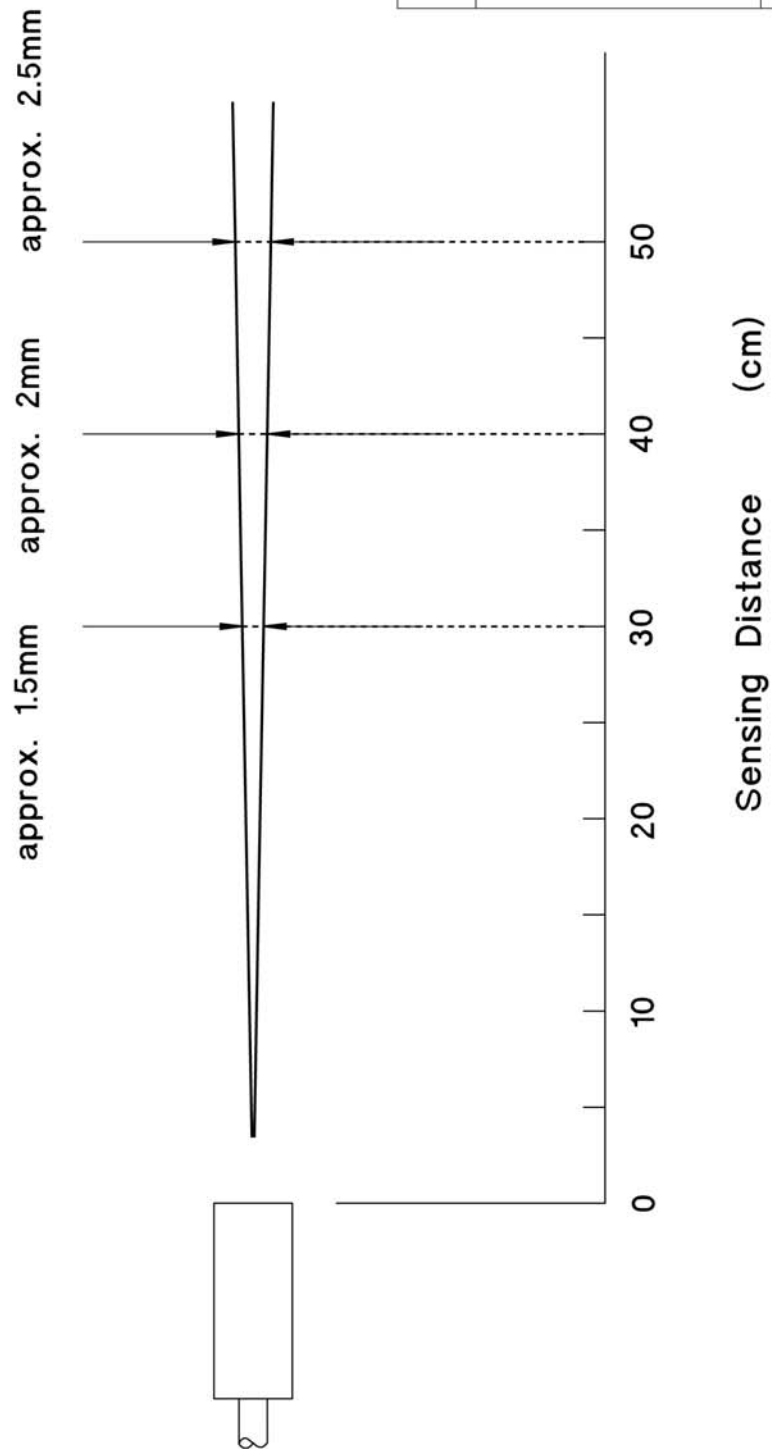

X88-Z185E

CON.NO	QUAN	NAME	MATERIAL	STANDARD	DISPOSAL	REMARKS
A4	SCALE X	UNIT X	DATE 2005.8.17	DESCRIPTION ZD-L40		
APPROVED BY K.Matsumoto	CHECKED BY K.Matsumoto	DRAWN BY R.Kumo	DESIGNED BY R.Kumo	Spot size - Sensing distance		
3RD ANGLE PROJECTION				DRAWING NO	X88-Z185E	
OPTEX CO.,LTD.						