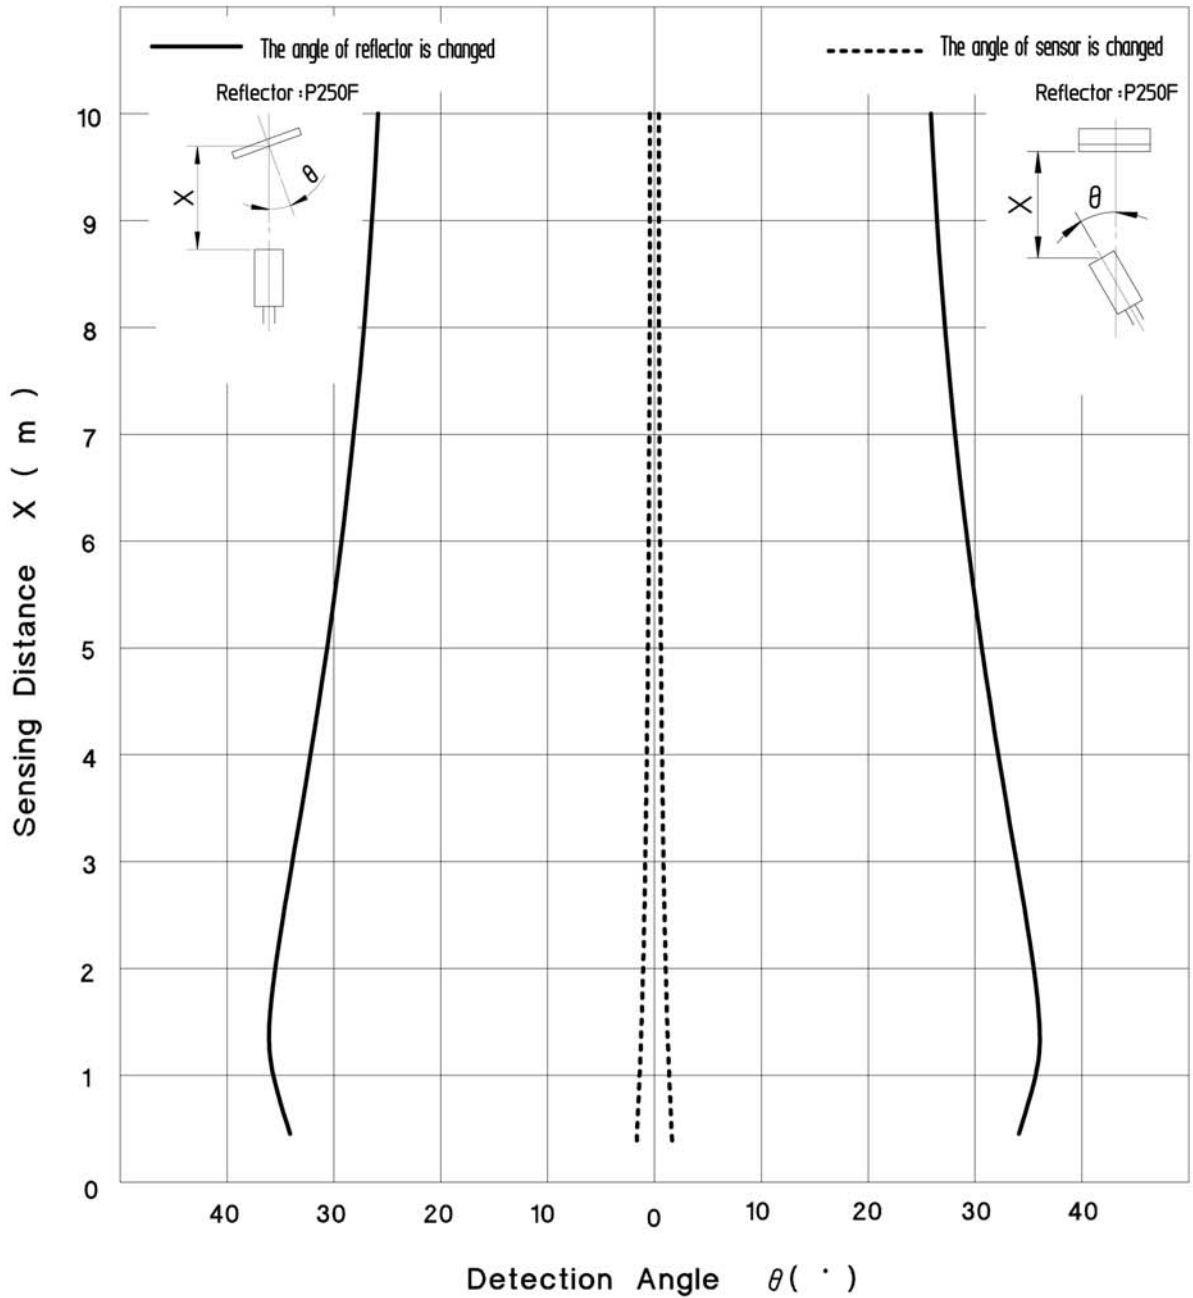

X88-Z187E

CON.NO	QUAN	NAME	MATERIAL	STANDARD	DISPOSAL	REMARKS
A4	SCALE X	UNIT X	DATE 2005.4.15	DESCRIPTION ZR-L1000		
APPROVED BY K.Matsumoto	CHECKED BY K.Matsumoto	DRAWN BY R.Kumo	DESIGNED BY R.Kumo	ITEM Sensing Distance-Detection Angle		
3RD ANGLE PROJECTION	OPTEX CO.,LTD.			DRAWING NO	X88-Z187E	