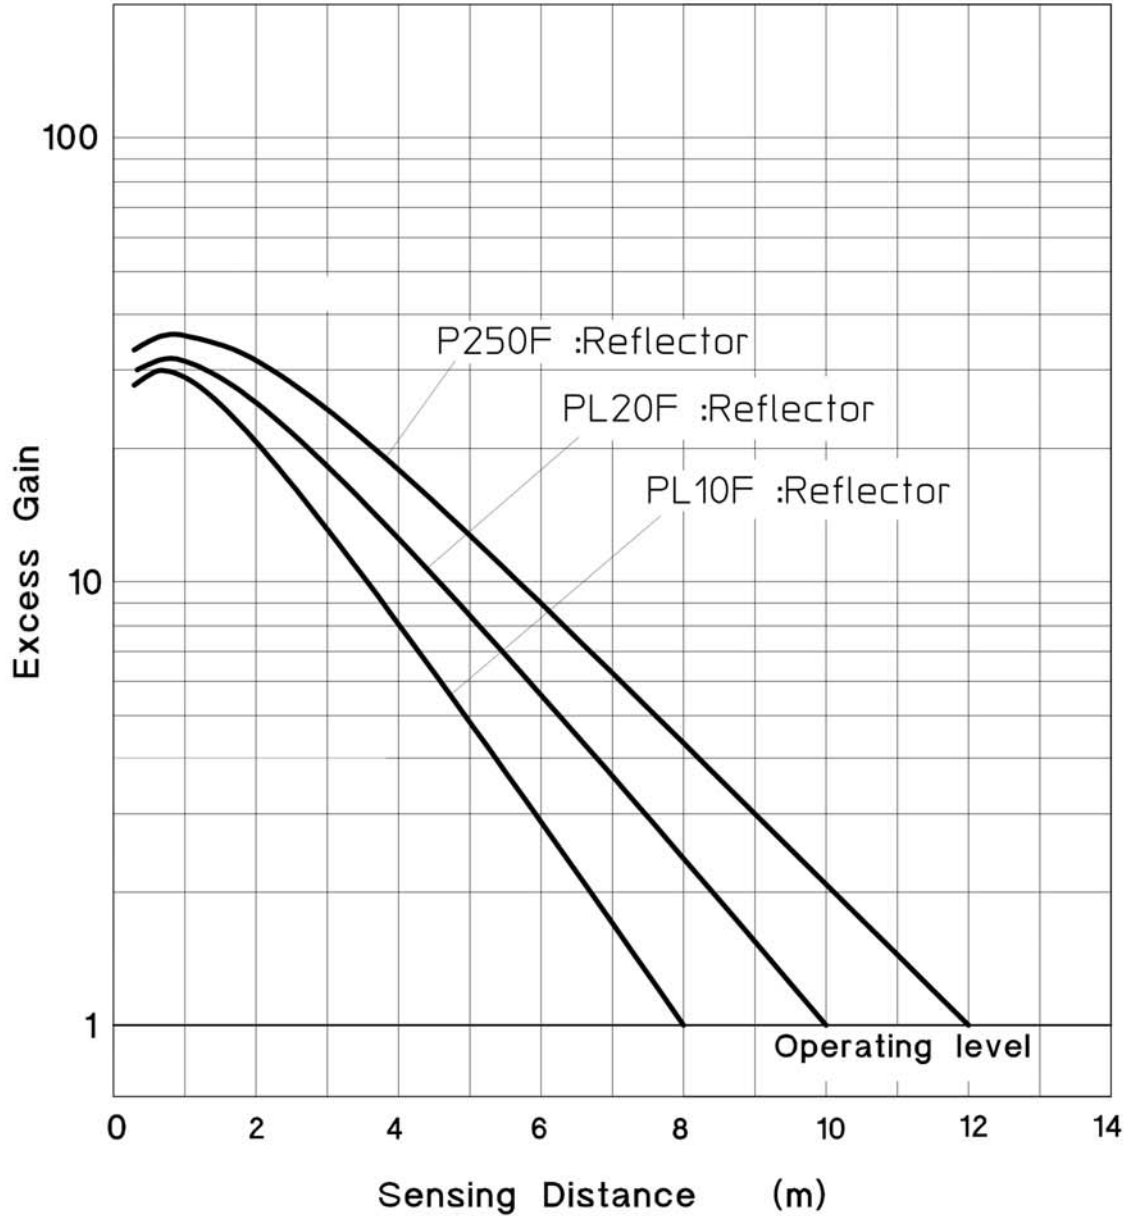

X88-Z193E

CON.NO	QUAN	NAME	MATERIAL	STANDARD	DISPOSAL	REMARKS
A4	SCALE X	UNIT X	DATE 2005.8.8	DESCRIPTION ZR-L1000		
APPROVED BY K.Matsumoto	CHECKED BY K.Matsumoto	DRAWN BY R.Kumo	DESIGNED BY R.Kumo	Excess Gain - Sensing Distance		
3RD ANGLE PROJECTION			DRAWING NO X88-Z193E		ITEM	
OPTEX CO.,LTD.						