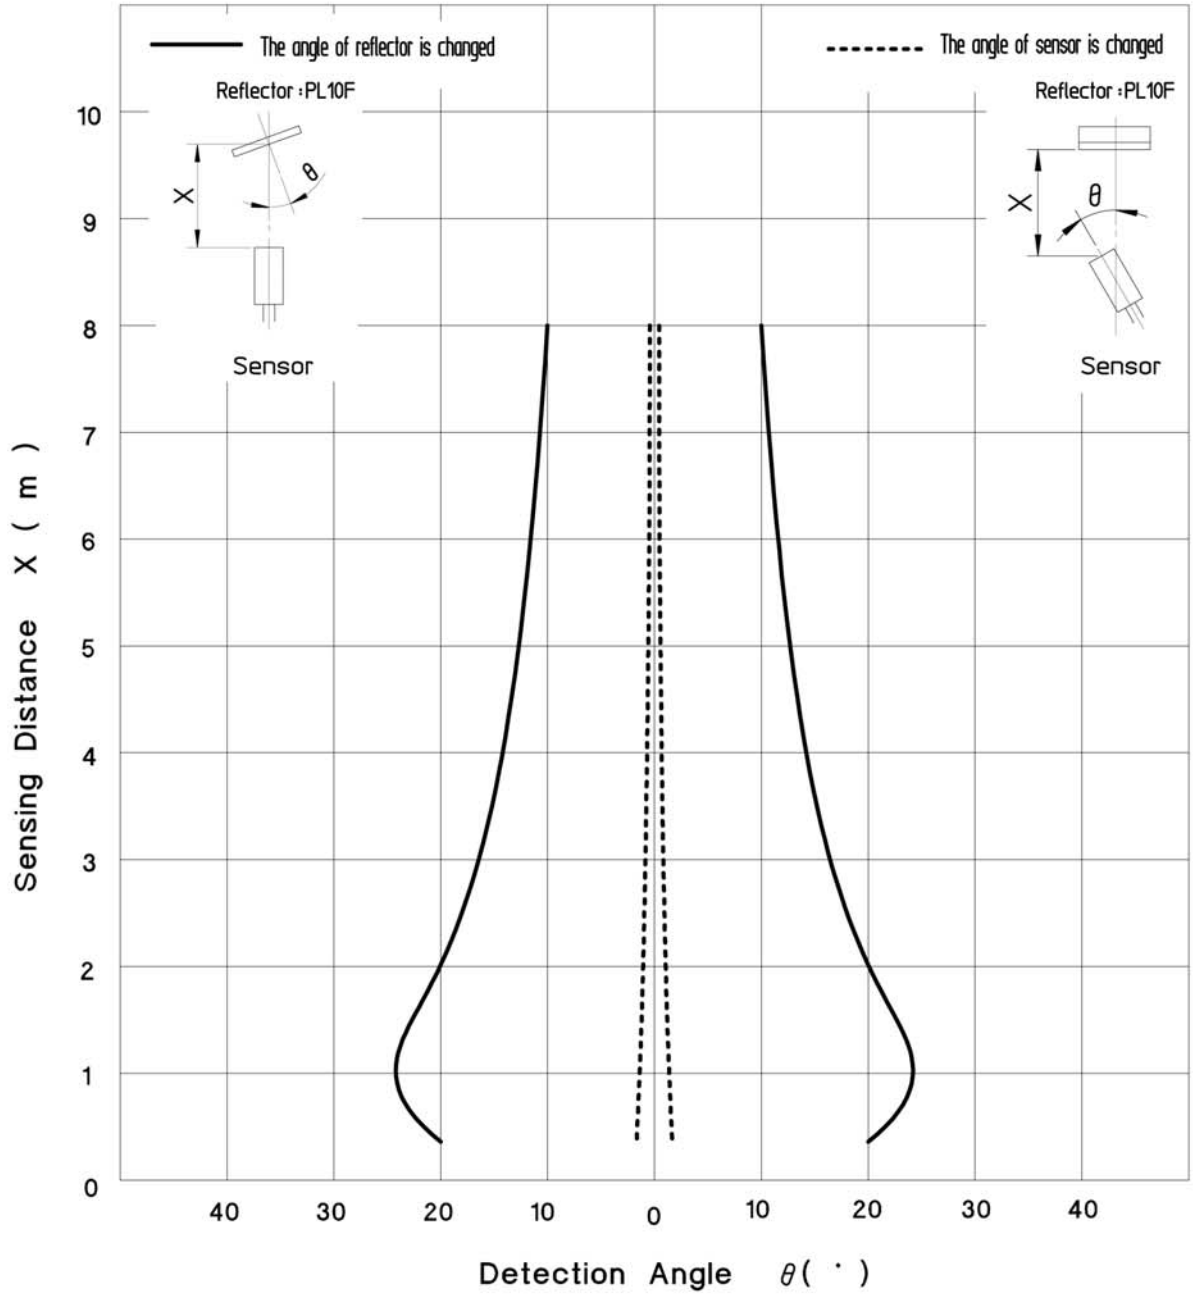

X88-W003E

CON.NO	QUAN	NAME	MATERIAL	STANDARD	DISPOSAL	REMARKS
A4	SCALE X	UNIT X	DATE 2005.7.15	DESCRIPTION ZR-L1000 + PL10F		
APPROVED BY K.Matsumoto	CHECKED BY K.Matsumoto	DRAWN BY R.Kumo	DESIGNED BY R.Kumo	ITEM Sensing Distance-Detection Angle		
3RD ANGLE PROJECTION	OPTEX CO.,LTD.			DRAWING NO	X88-W003E	