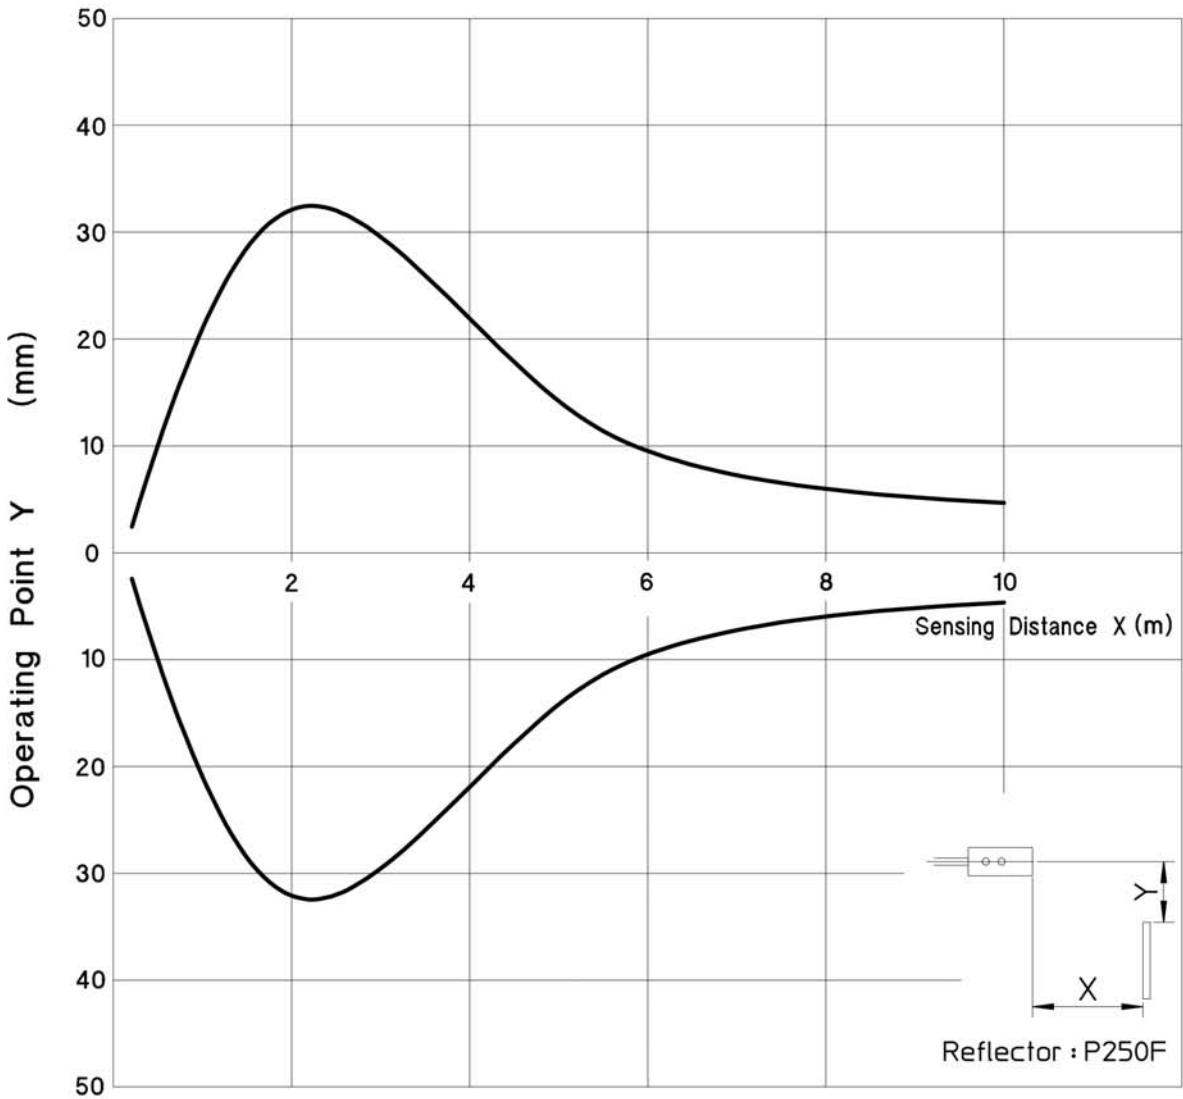

X88-W002E

CON.NO	QUAN	NAME	MATERIAL	STANDARD	DISPOSAL	REMARKS
A4	SCALE X	UNIT X	DATE 2005.4.15	DESCRIPTION ZR-L1000		
APPROVED BY K.Matsumoto	CHECKED BY K.Matsumoto	DRAWN BY R.Kumo	DESIGNED BY R.Kumo	Operating Point - Sensing Distance		
3RD ANGLE PROJECTION				ITEM		
OPTEX CO.,LTD.				DRAWING NO X88-W002E		