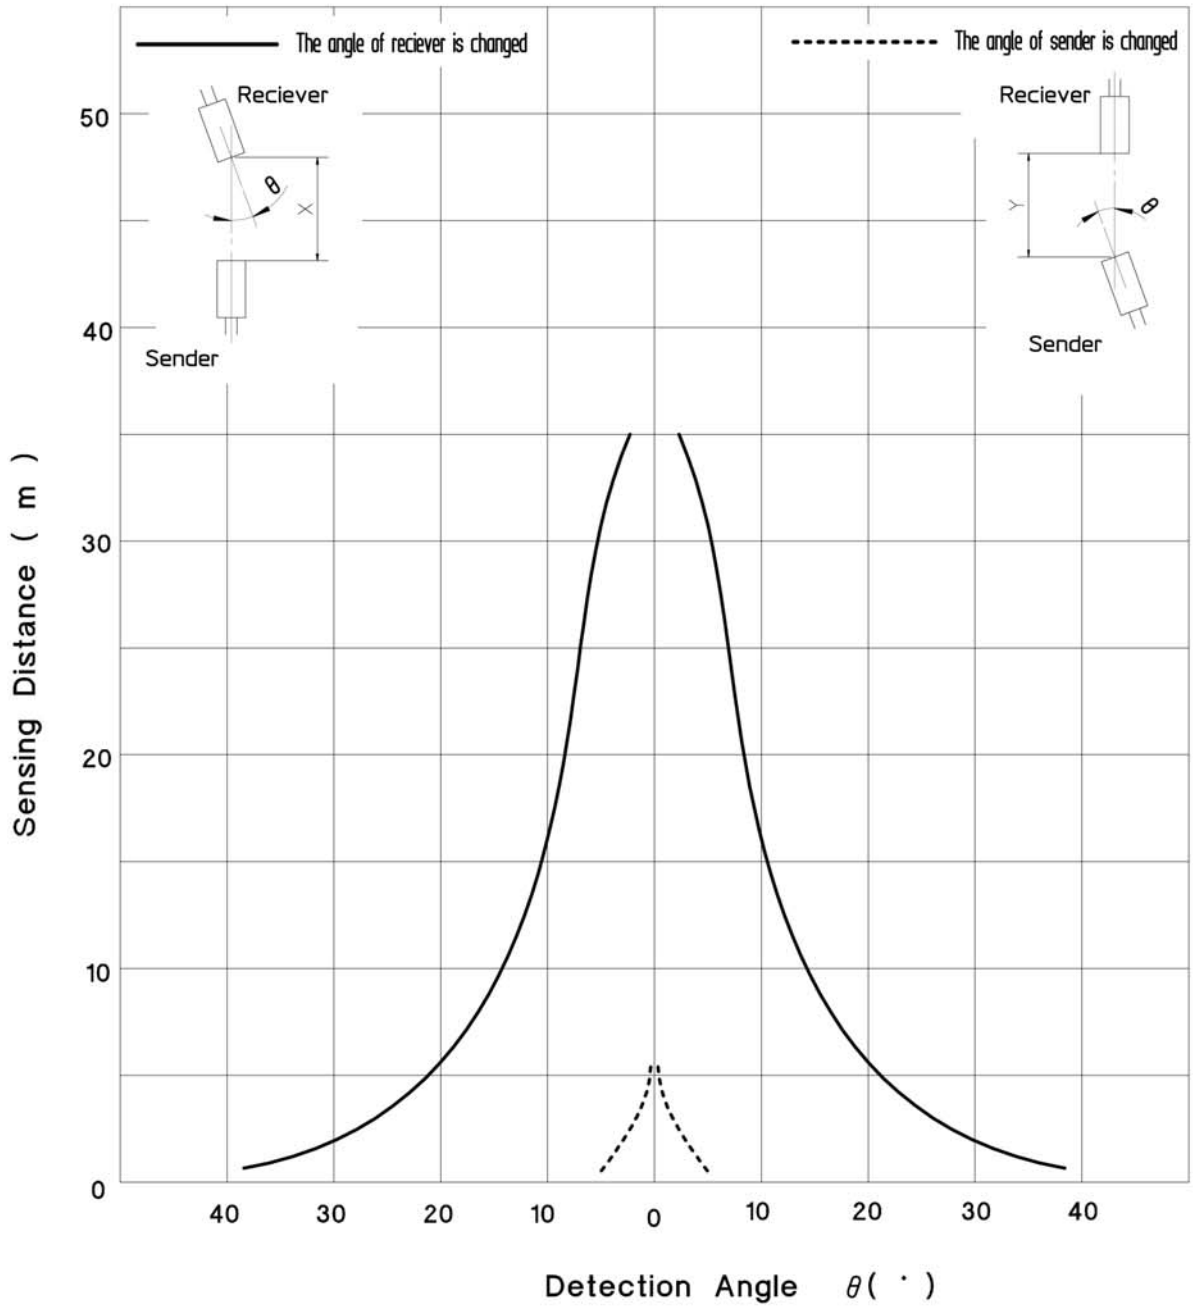

X88-Z186E

CON.NO	QUAN	NAME	MATERIAL	STANDARD	DISPOSAL	REMARKS
A4	SCALE X	UNIT X	DATE 2005.4.15	DESCRIPTION ZT-L3000		
APPROVED BY K.Matsumoto	CHECKED BY K.Matsumoto	DRAWN BY S.Nishimura	DESIGNED BY S.Nishimura	Sensing distance-Detection angle ITEM		
3RD ANGLE PROJECTION	OPTEX CO.,LTD.			DRAWING NO	X88-Z186E	