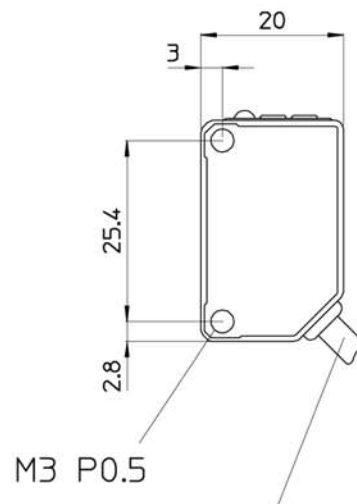

*Emitter of Through beam type
only equip Laser emission indicator

Optical center
of Through beam type

Receiver center
of Retro/Diffuse type

Emitter center
of Retro/Diffuse type

φ3.8 3core cable
2core for Through beam Emitter

CON.NO	QUAN	NAME		MATERIAL	STANDARD	DISPOSAL	REMARKS
A4	SCALE 1/1	UNIT m.m.	DATE 2005.8.8	DESCRIPTION Z Laser series Cable type			
APPROVED BY K.Matsumoto	CHECKED BY K.Matsumoto	DRAWN BY R.Kumo	DESIGNED BY R.Kumo	ITEM Dimensions			
3RD ANGLE PROJECTION	OPTEX CO.,LTD.			DRAWING NO	X88-Q010		