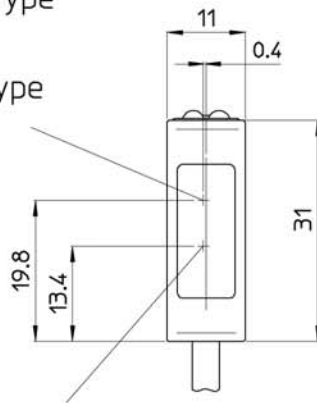

*Emitter of Through beam type
only equip Laser emission indicator

Optical center
of Through beam type

Receiver center
of Retro/Diffuse type

Emitter center
of Retro/Diffuse type

φ3.8 3core cable
2core for Through beam Emitter

CON.NO	QUAN	NAME		MATERIAL	STANDARD	DISPOSAL	REMARKS
A4	SCALE 1/1	UNIT m.m.	DATE 2005.8.8	DESCRIPTION Z Laser series Cable type			
APPROVED BY K.Matsumoto	CHECKED BY K.Matsumoto	DRAWN BY R.Kumo	DESIGNED BY R.Kumo	ITEM Dimensions			
3RD ANGLE PROJECTION	OPTEX CO.,LTD.			DRAWING NO	X88-Q010		