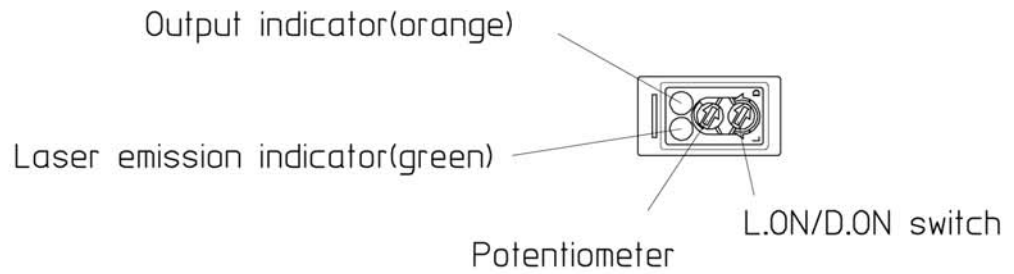

*Emitter of Through beam type
only equip Laser emission indicator

Optical center
of Through beam type

Receiver center
of Retro/Diffuse type

Emitter center
of Retro/Diffuse type

φ3.8 3core cable
2core for Through beam Emitter