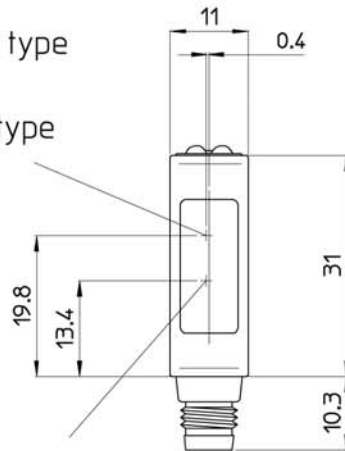

X88-Q013

Optical center
of Through beam type

Receiver center
of Retro/Diffuse type

Emitter center
of Retro/Diffuse type

CON.NO	QUAN	NAME		MATERIAL	STANDARD	DISPOSAL	REMARKS
A4	SCALE 1/1	UNIT m.m.	DATE 2005.8.8	DESCRIPTION Z Laser series Connector type			
APPROVED BY K.Matsumoto	CHECKED BY K.Matsumoto	DRAWN BY R.Kumo	DESIGNED BY R.Kumo	ITEM Dimensions			
3RD ANGLE PROJECTION	OPTEX CO.,LTD.			DRAWING NO	X88-Q013		