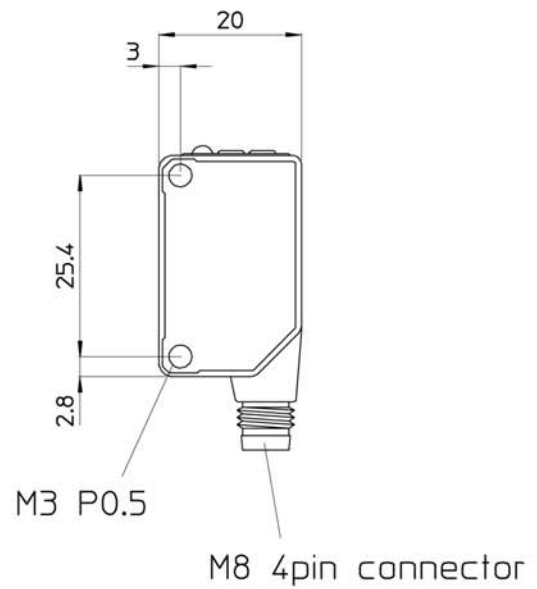

X88-Q013

Optical center
of Through beam type

Receiver center
of Retro/Diffuse type

Emitter center
of Retro/Diffuse type

CON.NO	QUAN	NAME		MATERIAL	STANDARD	DISPOSAL	REMARKS
A4	SCALE 1/1	UNIT m.m.	DATE 2005.8.8	DESCRIPTION Z Laser series Connector type			
APPROVED BY K.Matsumoto	CHECKED BY K.Matsumoto	DRAWN BY R.Kumo	DESIGNED BY R.Kumo	ITEM Dimensions			
3RD ANGLE PROJECTION	OPTEX CO.,LTD.			DRAWING NO	X88-Q013		