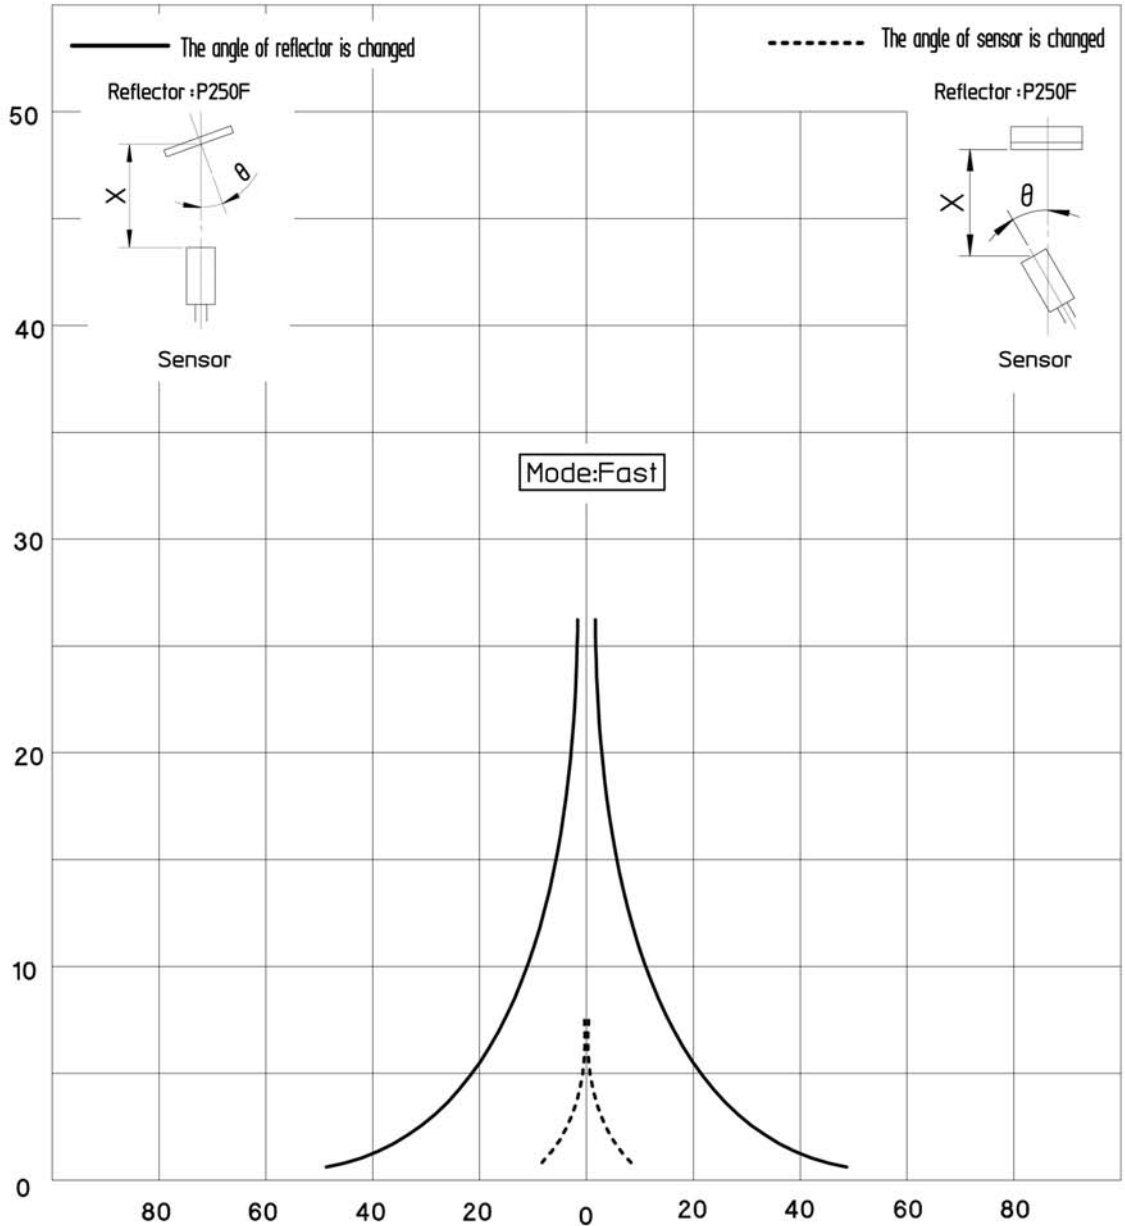

X80-Z179E

Mode=Response time

CON.NO	QUAN	NAME		MATERIAL	STANDARD	DISPOSAL	REMARKS
A4	SCALE X	UNIT X	DATE 2005.9.12	DESCRIPTION DSR-5000 Sensing Distance-Detection Angle			
APPROVED BY K.Matsumoto	CHECKED BY R.Kumo	DRAWN BY S.Nishimura	DESIGNED BY S.Nishimura	ITEM			
3RD ANGLE PROJECTION	OPTEX FA CO.,LTD.			DRAWING NO	X80-Z179E		