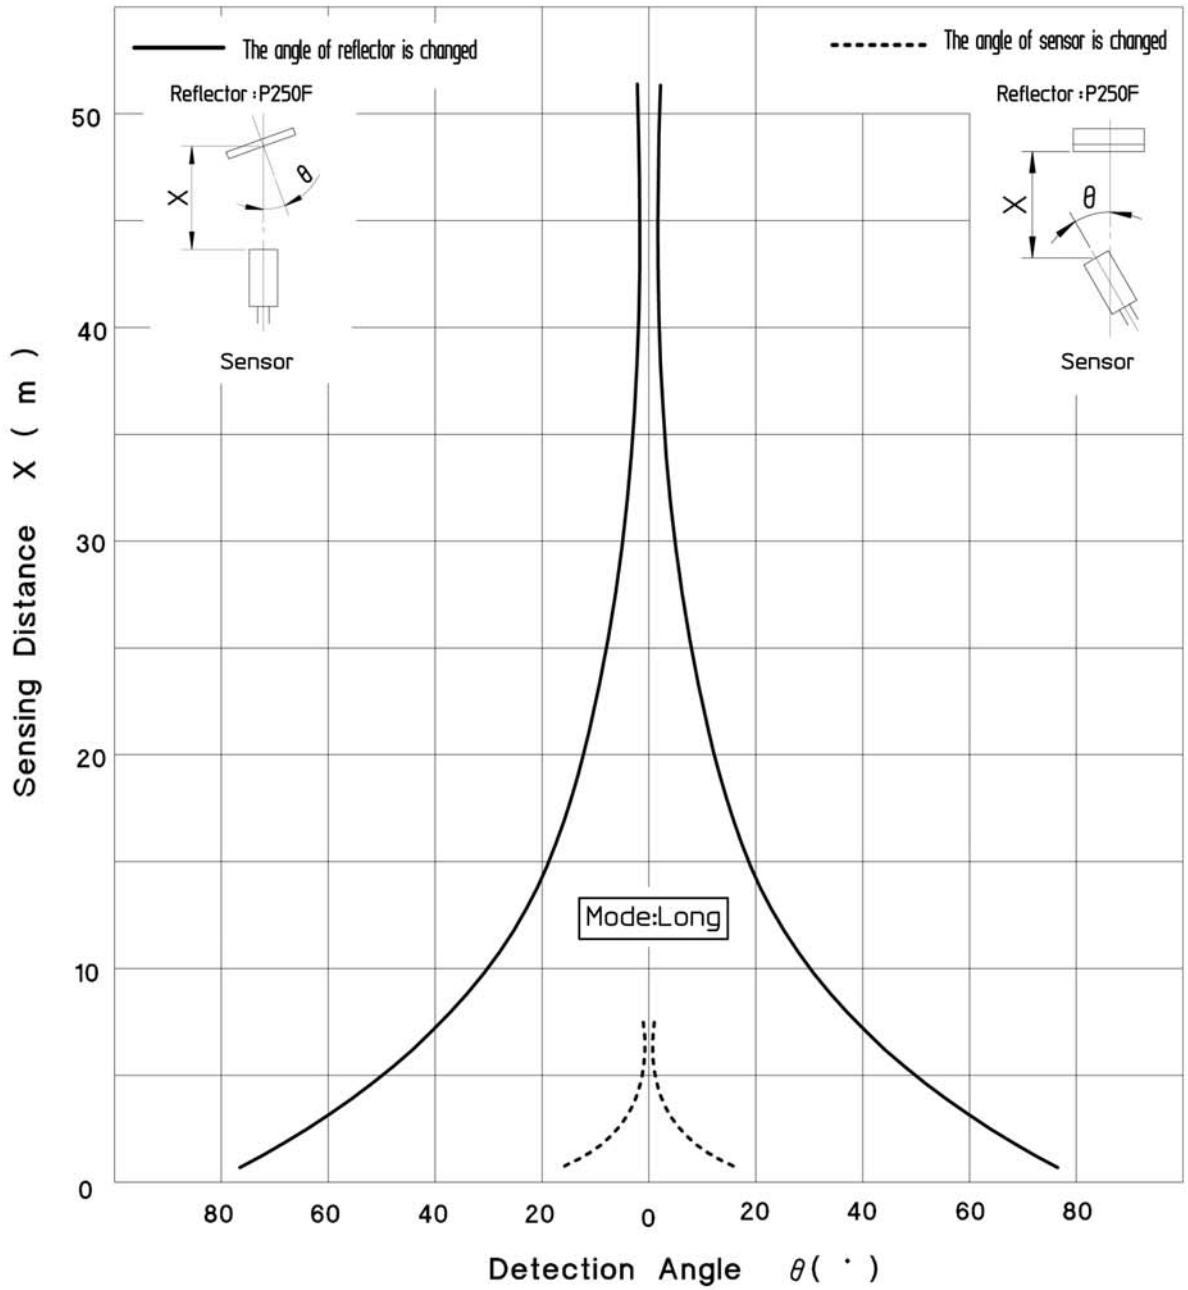

X80-Z177E

Mode=Response time

CON.NO	QUAN	NAME			MATERIAL	STANDARD	DISPOSAL	REMARKS
<b>A4</b>	SCALE X	UNIT X	DATE 2005.9.12	DESCRIPTION <b>DSR-5000</b> <b>Sensing Distance-Detection Angle</b>				
APPROVED BY K.Matsumoto	CHECKED BY R.Kumo	DRAWN BY S.Nishimura	DESIGNED BY S.Nishimura	ITEM				
3RD ANGLE PROJECTION	OPTEX FA CO.,LTD.			DRAWING NO	<b>X80-Z177E</b>			