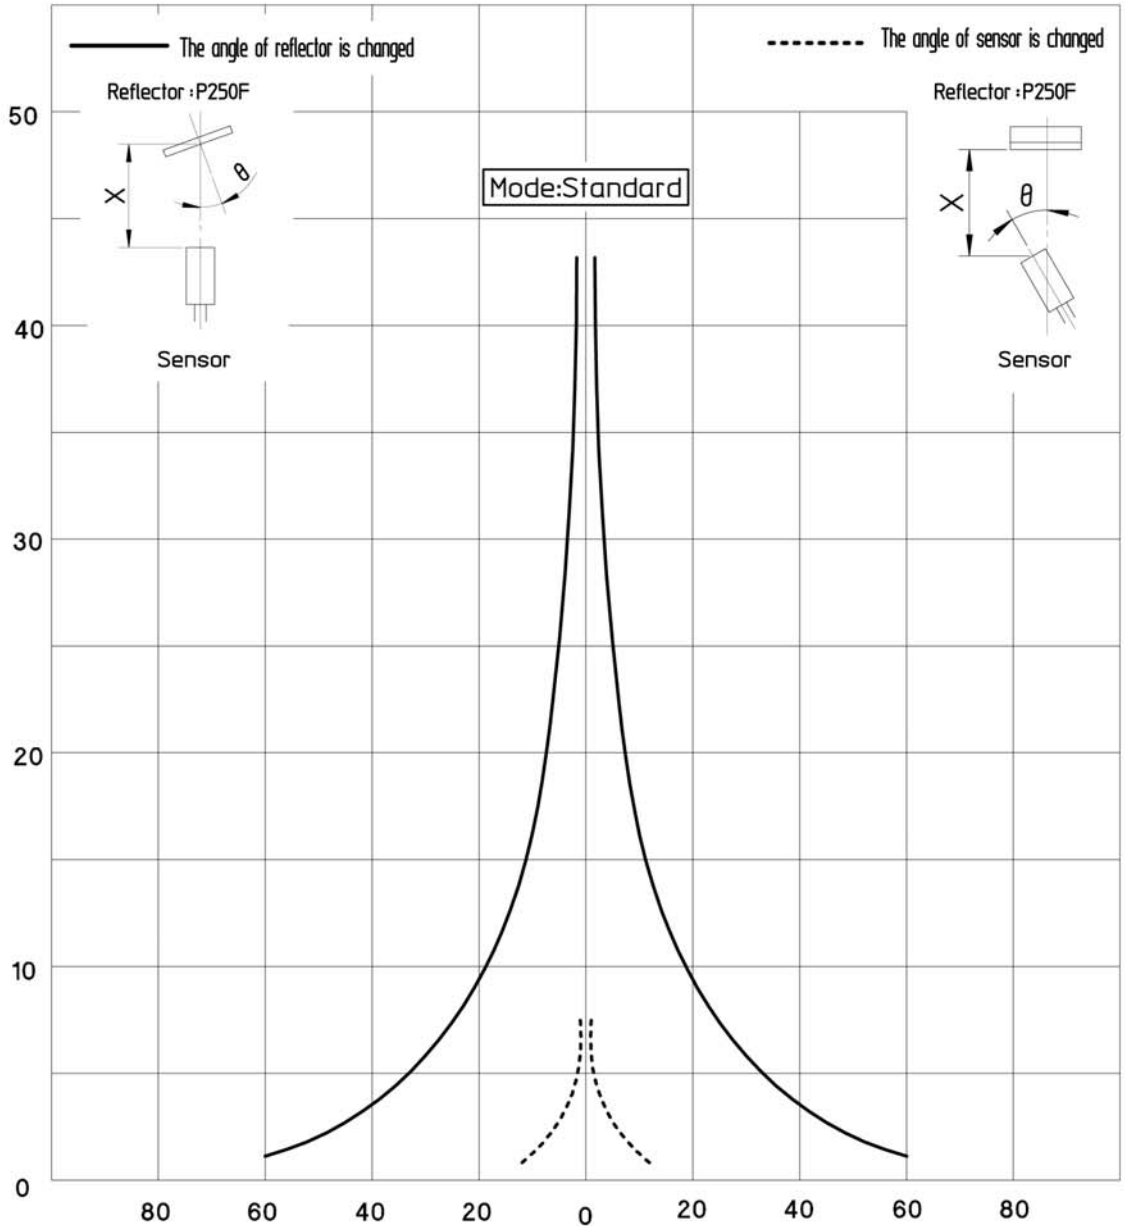

X80-Z178E

Mode=Response time

CON.NO	QUAN	NAME	MATERIAL	STANDARD	DISPOSAL	REMARKS
A4	SCALE X	UNIT X	DATE 2005.9.12	DESCRIPTION DSR-5000 Sensing Distance-Detection Angle		
APPROVED BY K.Matsumoto	CHECKED BY R.Kumo	DRAWN BY S.Nishimura	DESIGNED BY S.Nishimura	ITEM		
3RD ANGLE PROJECTION	OPTEX FA CO.,LTD.		DRAWING NO	X80-Z178E		