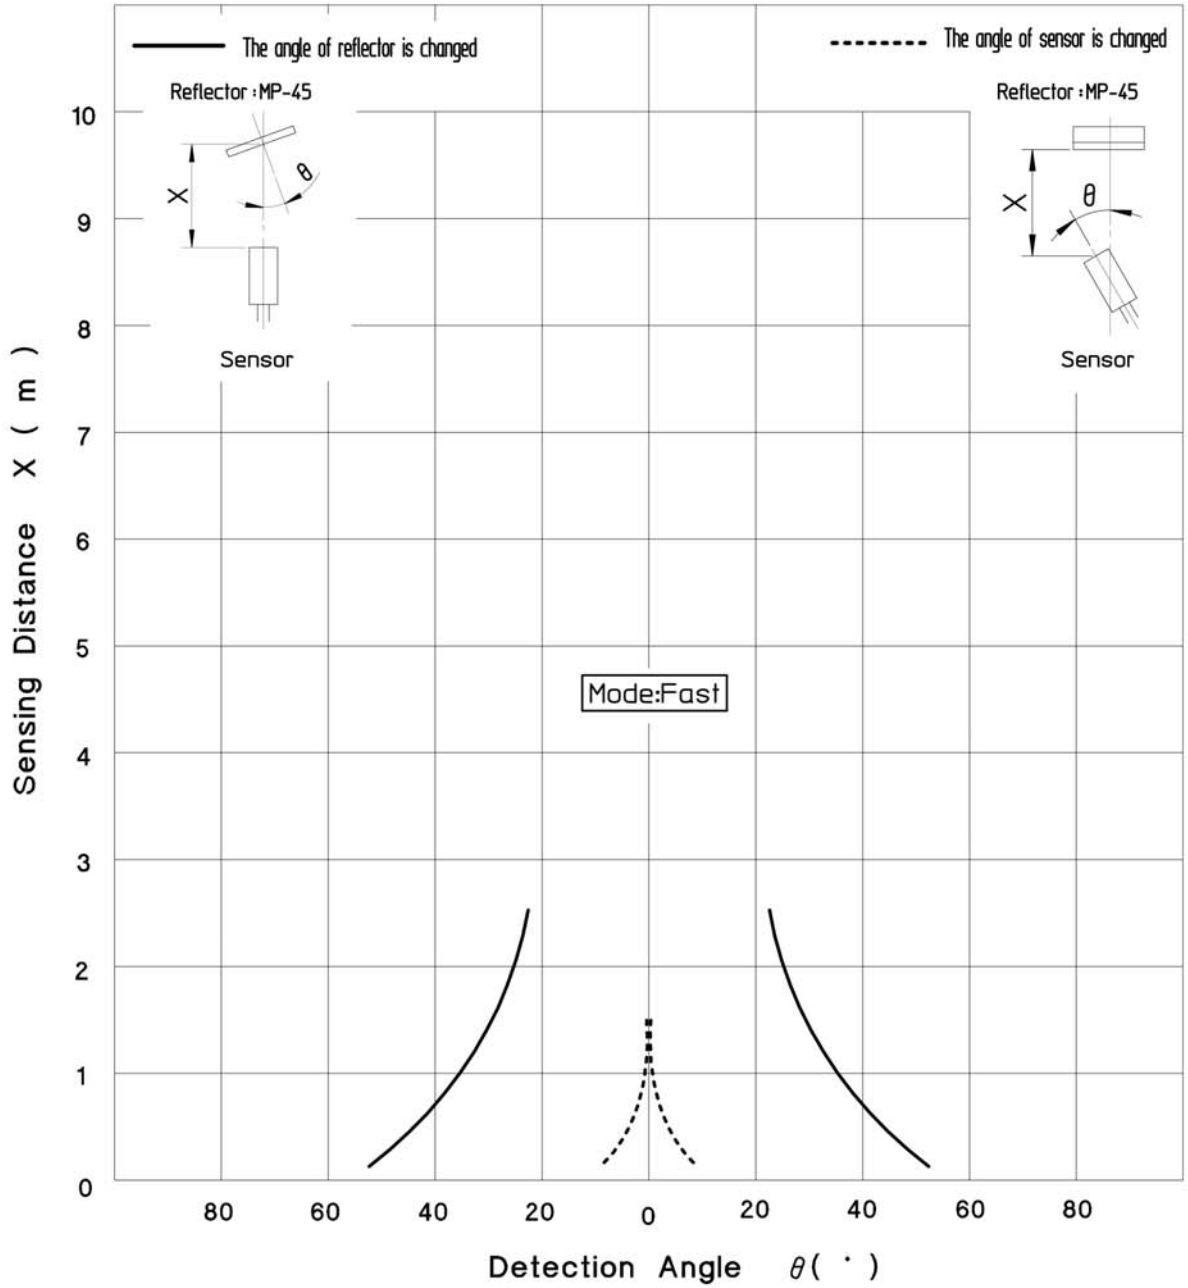

X80-Z146E

Mode=Response time

CON.NO	QUAN	NAME			MATERIAL	STANDARD	DISPOSAL	REMARKS
A4	SCALE X	UNIT X	DATE 2005.5.11	DESCRIPTION DSR-800				
APPROVED BY K.Matsumoto	CHECKED BY R.Kumo	DRAWN BY S.Nishimura	DESIGNED BY S.Nishimura	Sensing Distance-Detection Angle				
3RD ANGLE PROJECTION	OPTEX FA CO.,LTD.			ITEM	DRAWING NO X80-Z146E			