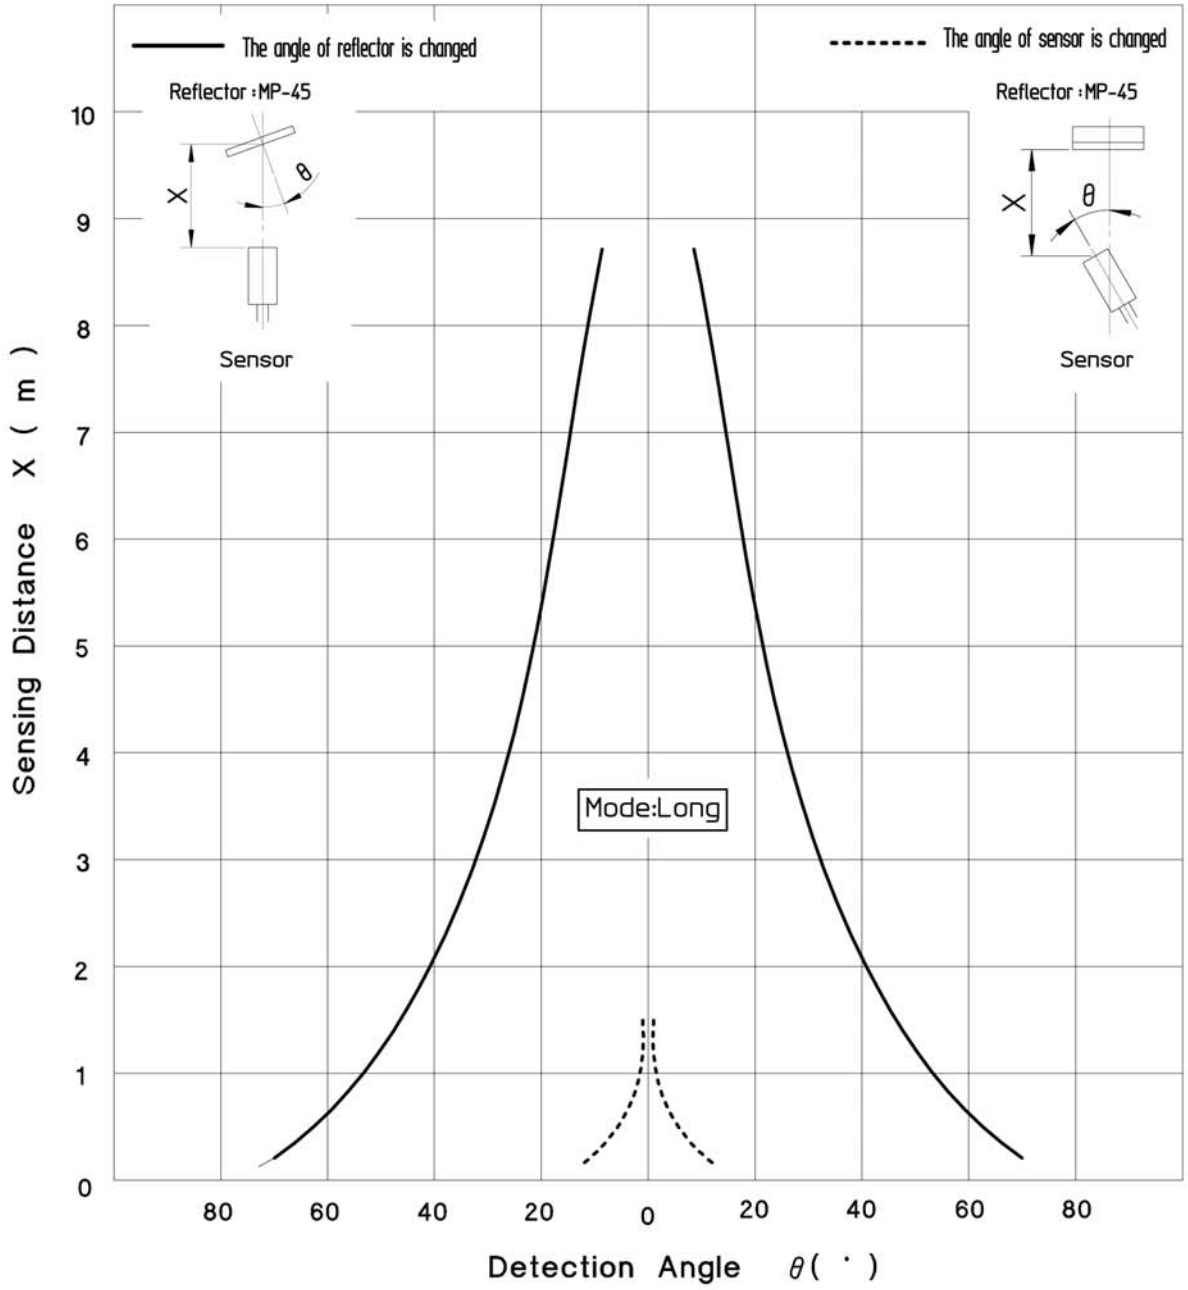

X80-Z144E

Mode=Response time

CON.NO	QUAN	NAME			MATERIAL	STANDARD	DISPOSAL	REMARKS
<b>A4</b>	SCALE X	UNIT X	DATE 2005.5.11	DESCRIPTION <b>DSR-800</b>				
APPROVED BY K.Matsumoto	CHECKED BY R.Kumo	DRAWN BY S.Nishimura	DESIGNED BY S.Nishimura	<b>Sensing Distance-Detection Angle</b>				
3RD ANGLE PROJECTION	OPTEX FA CO.,LTD.			ITEM	DRAWING NO <b>X80-Z144E</b>			