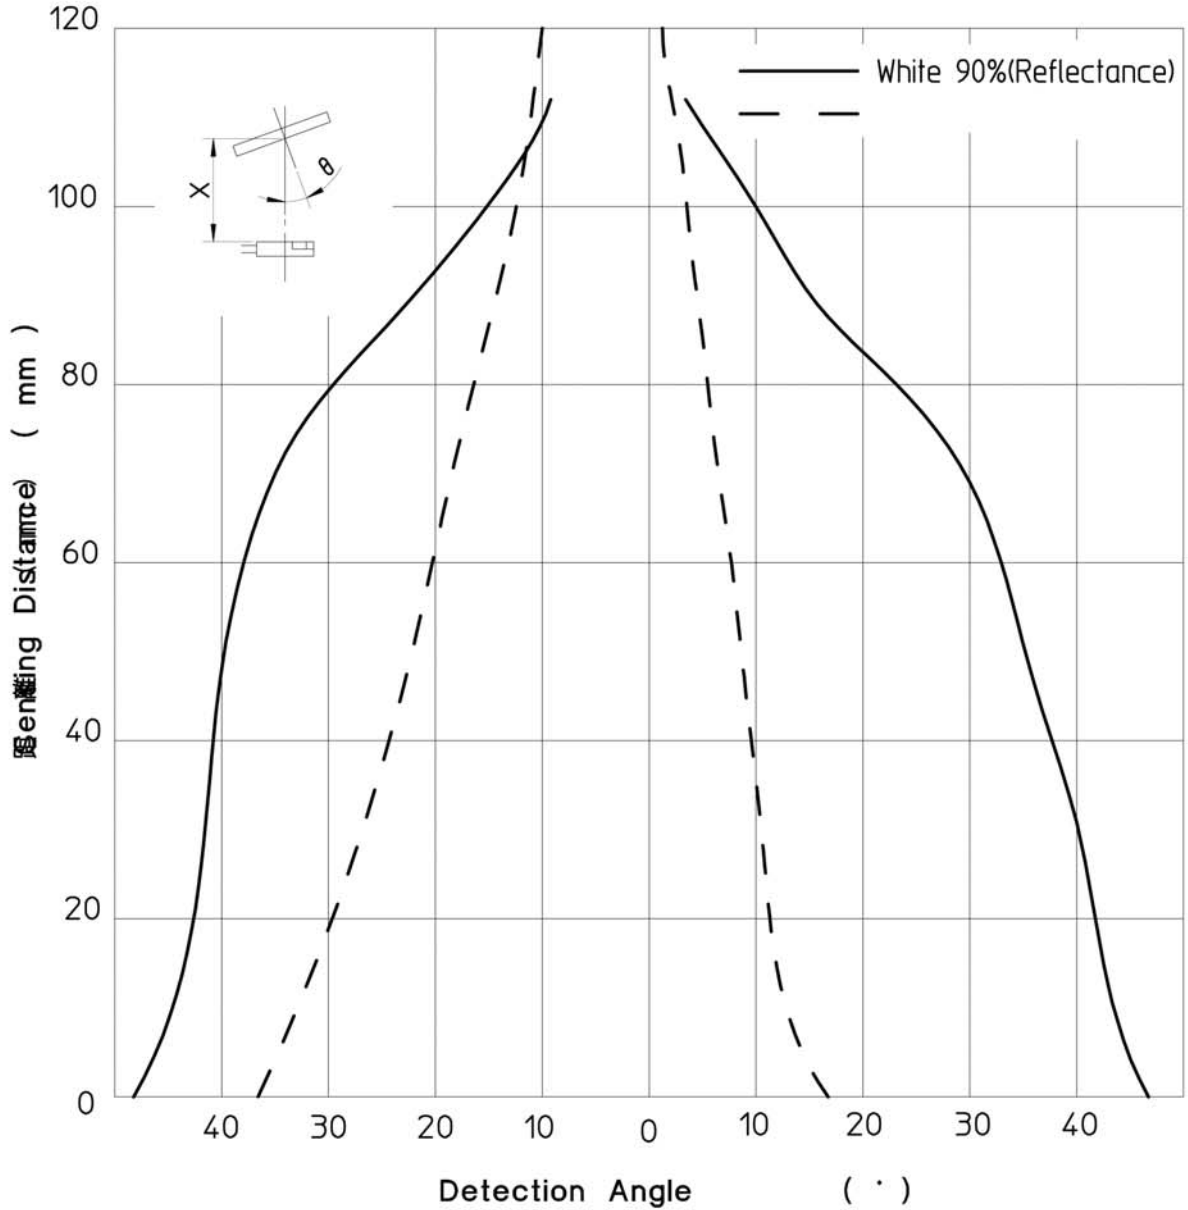

X84-Z200E

CON.NO	QUAN	NAME			MATERIAL	STANDARD	DISPOSAL	REMARKS
A4	SCALE	UNIT	DATE	DESCRIPTION				
APPROVED BY	CHECKED BY	DRAWN BY	DESIGNED BY	ED-100				
K.Matsumoto	K.Matsumoto	K.Honda	K.Honda	Detection angle-Sensing distance				
3RD ANGLE PROJECTION	OPTEX FA CO.,LTD.				DRAWING NO	X84-Z200E		