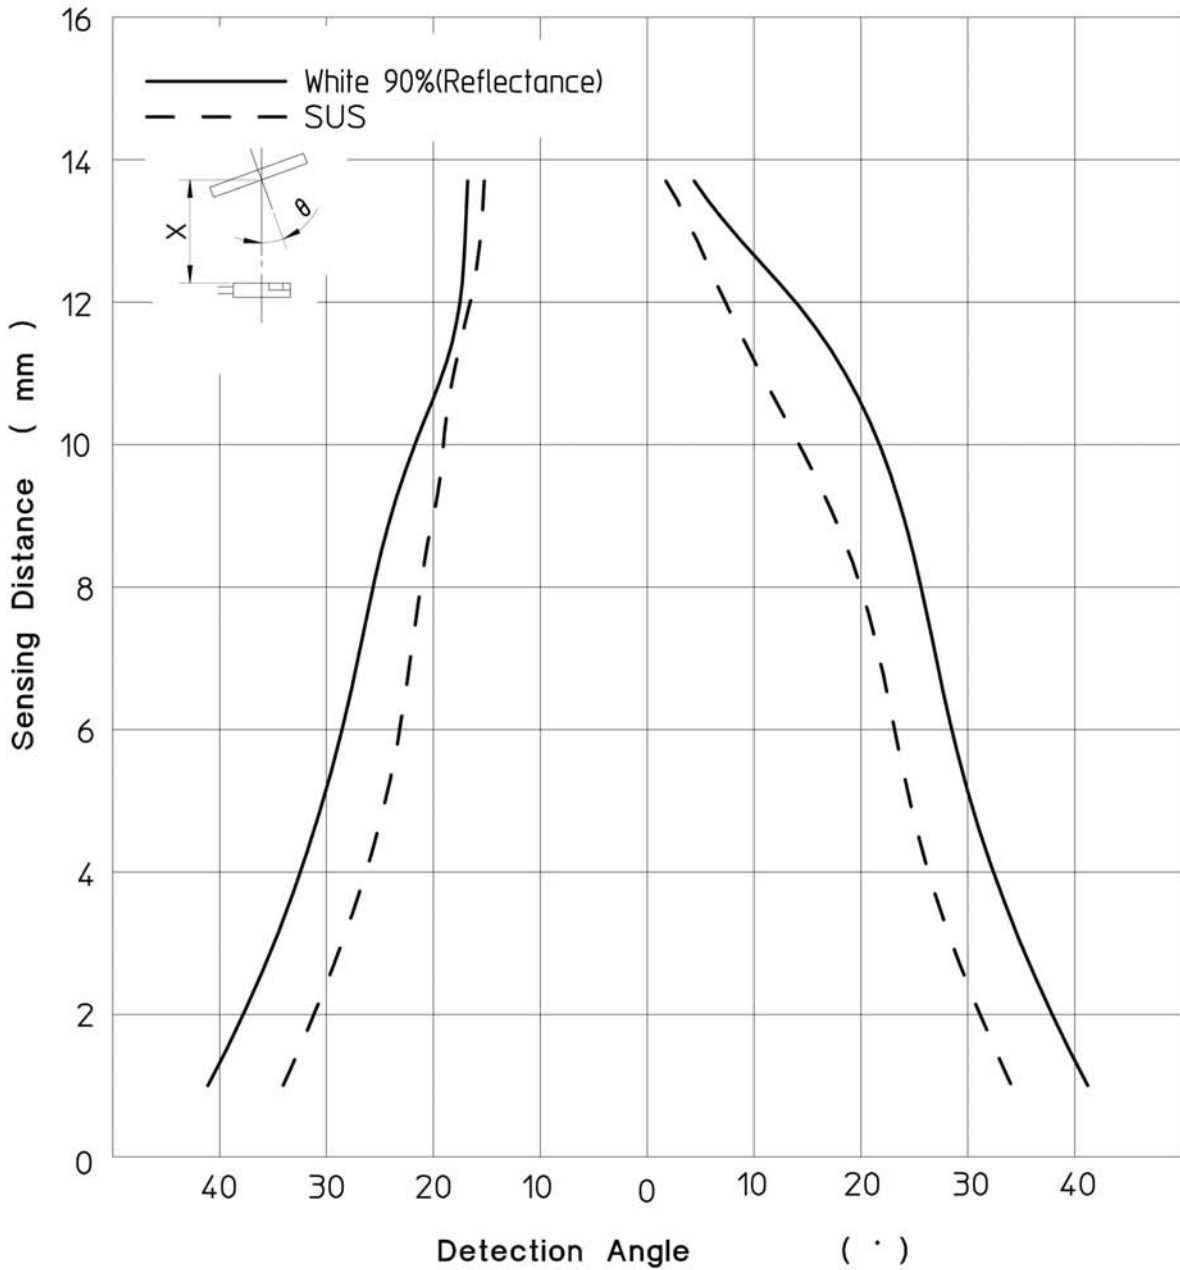

X84-Z201E

CON.NO	QUAN	NAME	MATERIAL	STANDARD	DISPOSAL	REMARKS
A4	SCALE	UNIT	DATE 2006.3.7	DESCRIPTION EL-08		
APPROVED BY K.Matsumoto	CHECKED BY K.Matsumoto	DRAWN BY K.Honda	DESIGNED BY K.Honda	Detection angle-Sensing distance		
3RD ANGLE PROJECTION	OPTEX FA CO.,LTD.			DRAWING NO	X84-Z201E	