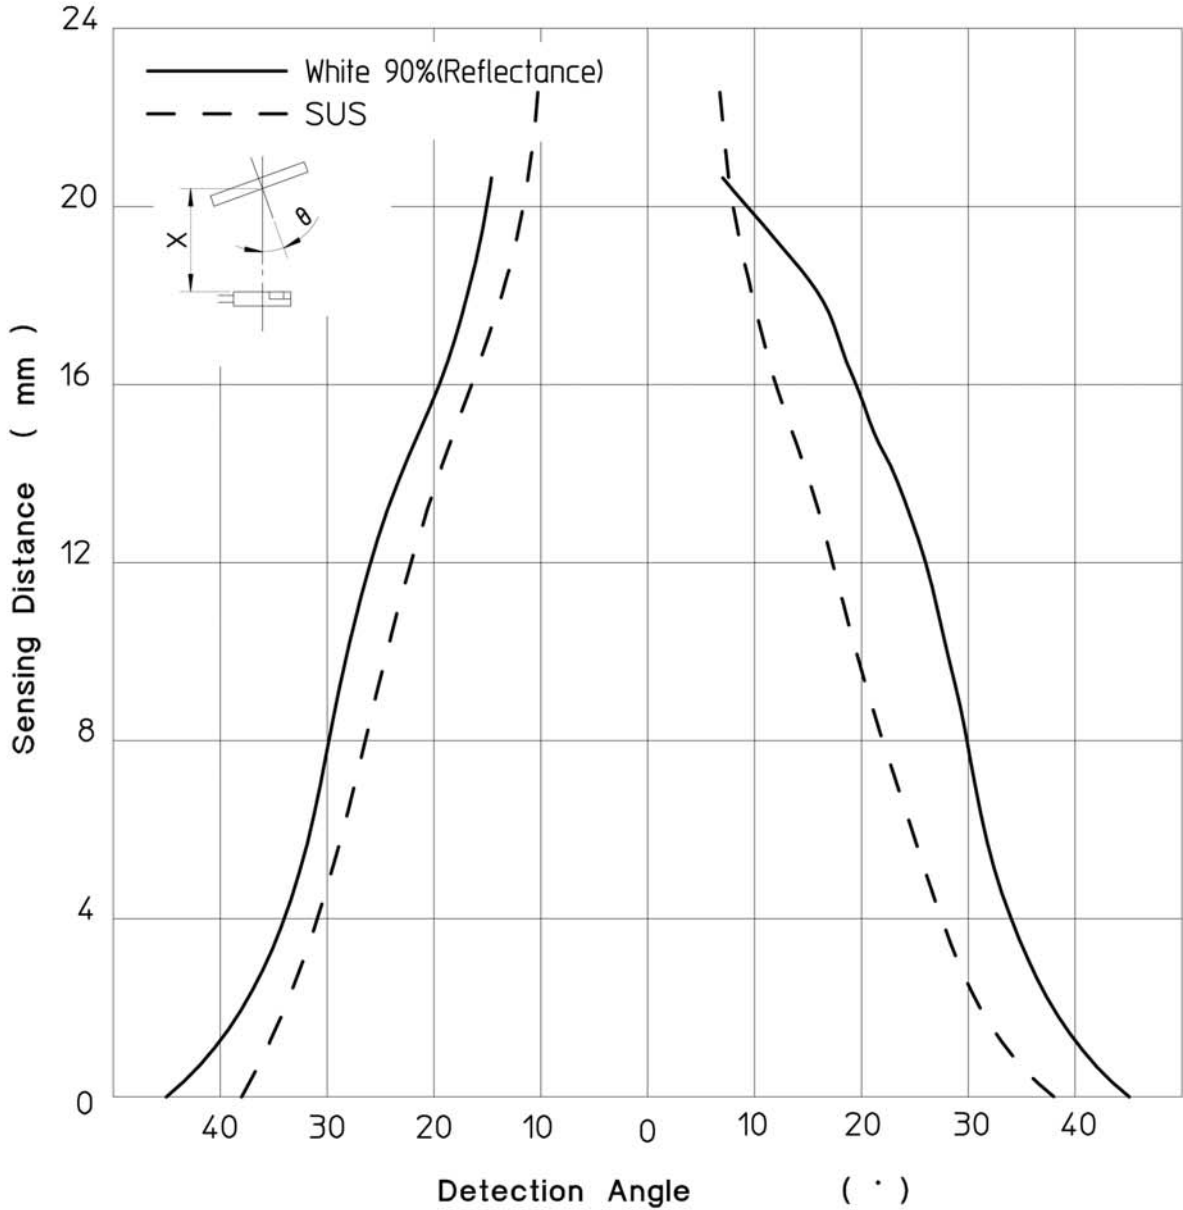

X84-Z202E

CON.NO	QUAN	NAME		MATERIAL	STANDARD	DISPOSAL	REMARKS
A4	SCALE	UNIT	DATE 2006.3.7	DESCRIPTION EL-15			
APPROVED BY K.Matsumoto	CHECKED BY K.Matsumoto	DRAWN BY K.Honda	DESIGNED BY K.Honda	Detection angle-Sensing distance			
3RD ANGLE PROJECTION	OPTEX FA CO.,LTD.			DRAWING NO	X84-Z202E		