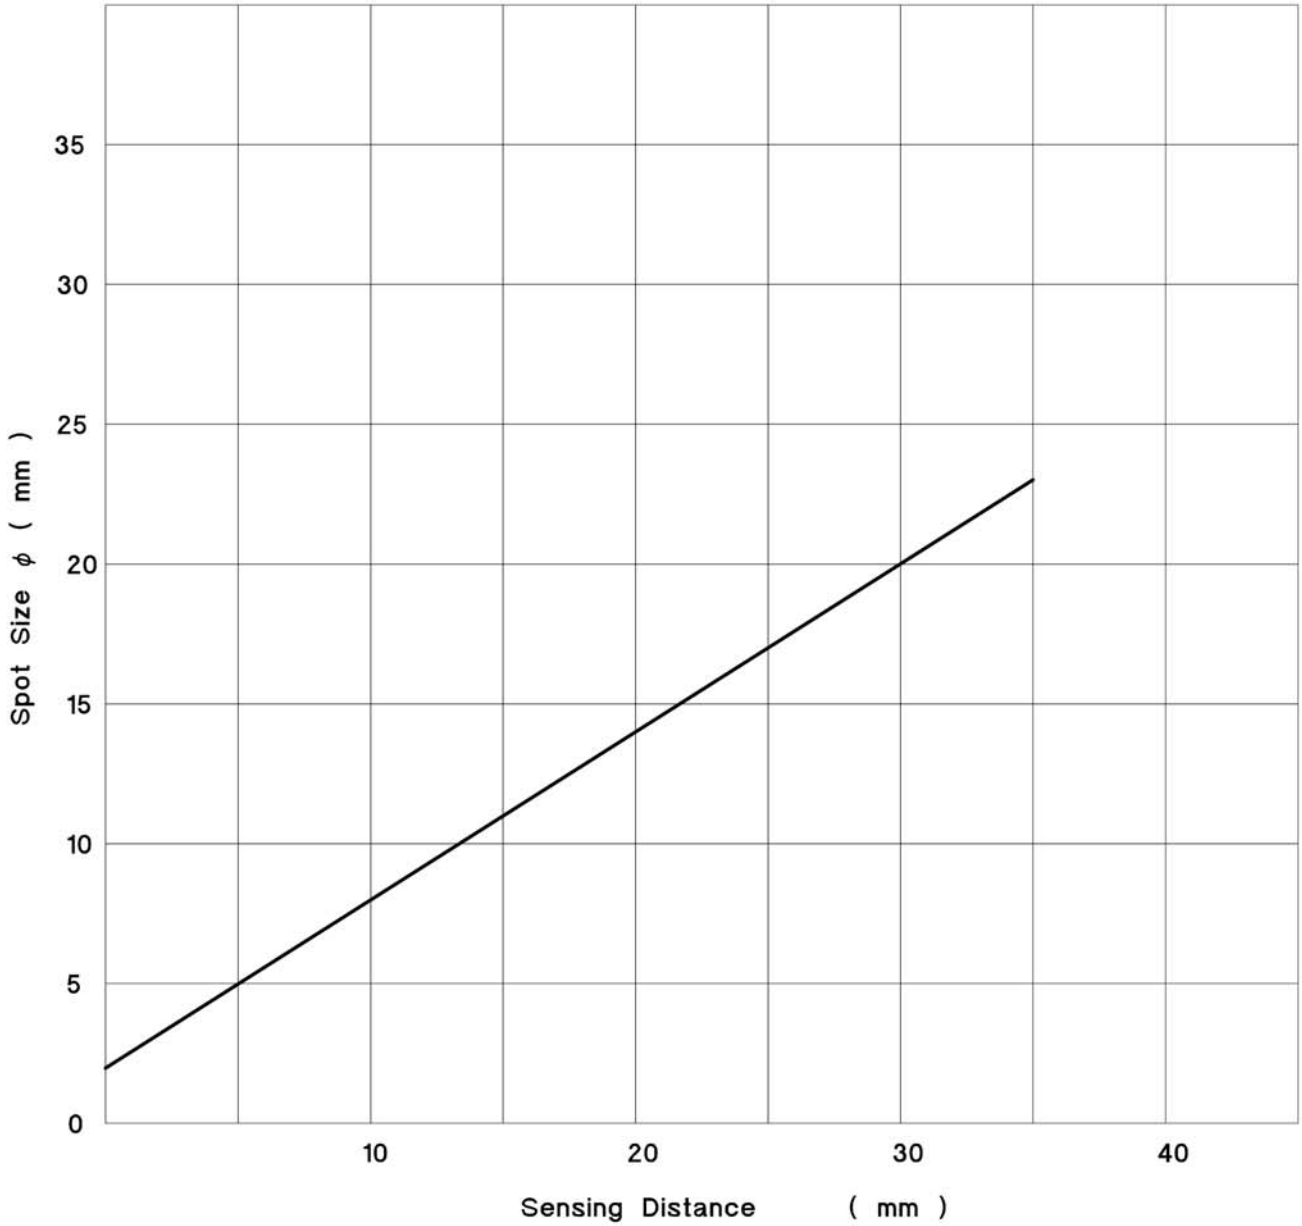

X84-Z208E

CON.NO	QUAN	NAME		MATERIAL	STANDARD	DISPOSAL	REMARKS
A4	SCALE X	UNIT X	DATE 2005.10.7	DESCRIPTION EL-30			
APPROVED BY K.Matsumoto	CHECKED BY K.Matsumoto	DRAWN BY S.Horiike	DESIGNED BY S.Horiike	Spot Size - Sensing Distance			
3RD ANGLE PROJECTION				DRAWING NO		X84-Z208E	
OPTEX FA CO.,LTD.							