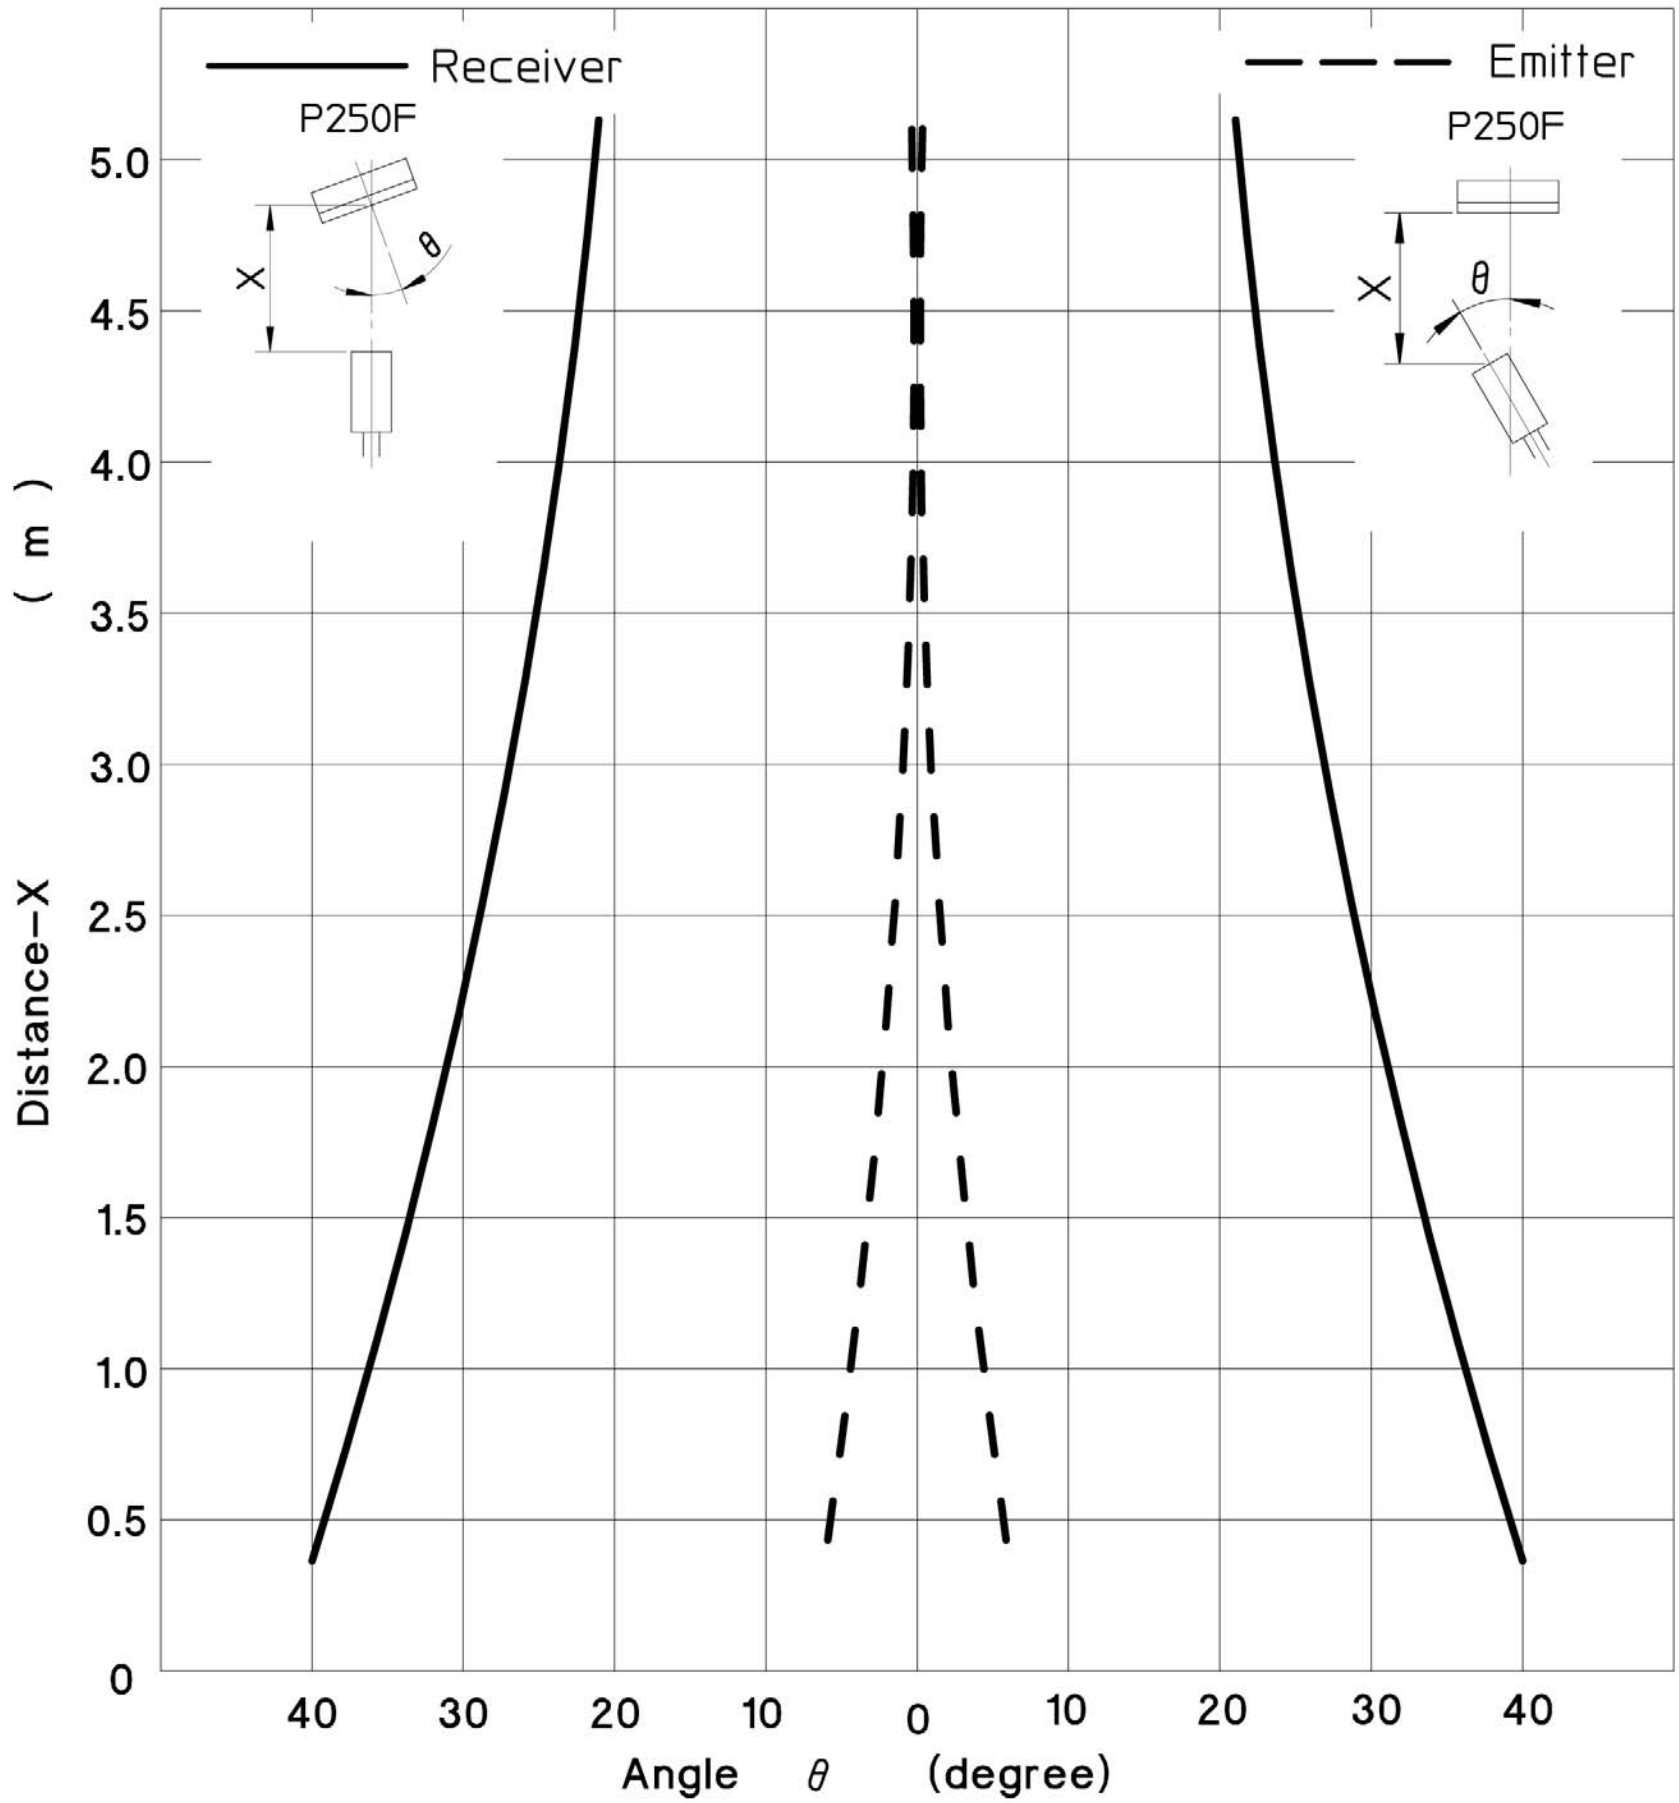

X67-Z090E

CON.NO	QUAN	NAME	MATERIAL	STANDARD	DISPOSAL	REMARKS
A4	SCALE X	UNIT X	DATE 2004.3.23	DESCRIPTION DR-500		
APPROVED BY K.Matsumoto	CHECKED BY R.Kumo	DRAWNED BY S.Nishimura	DESIGNED BY S.Nishimura	ITEM Detecting angle		
3RD ANGLE PROJECTION	OPTEX FA CO.,LTD.		DRAWING NO X67-Z090E			